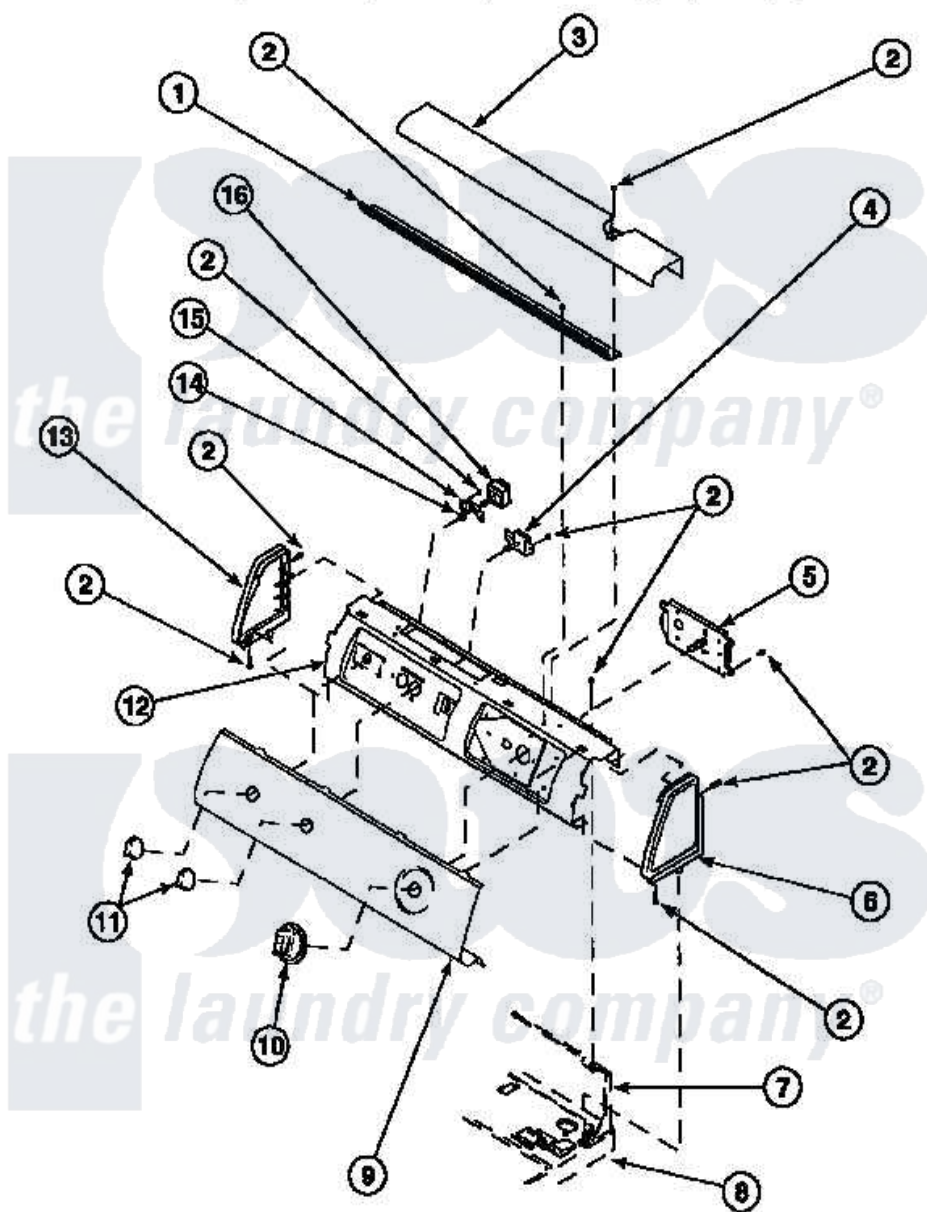

Amana LE7111LB (BOM: PLE7111LB) 06 - GRAPHIC PANEL, CONTROL HOOD AND CONTROLS

Amana Residential Amana LE7111LB (BOM: PLE7111LB) Dryer Parts Parts Diagram 06 - GRAPHIC PANEL, CONTROL HOOD AND CONTROLS

[Click on the part number to view part](#)

Item	Original Part Number	Replaced By	Status	Part Description
1	500305		Not Available	DIFFUSER W/OUT HOLE
2	501086	90767		Screw, 8A X 3/8 HeX Washer Head Tapping
3	500302		Not Available	COVER, TOP
4	500823			Signal, Rotary
5	501881		Not Available	TIMER
6	34815		Not Available	PANEL, END R.H. (BLK)
7	500343		Not Available	PANEL, BACK(HOME HOOD)
8	500085P		Not Available	(ADD LETTER L-L, W-W TO PART N
10	500311	502220W		Knob, Timer
11	34847			Assembly, Knob-Rotary
12	500300		Not Available	BRACKET, CONTROL SUPPORT-MECH
13	34816			Panel, End
14	57584		Not Available	NUT