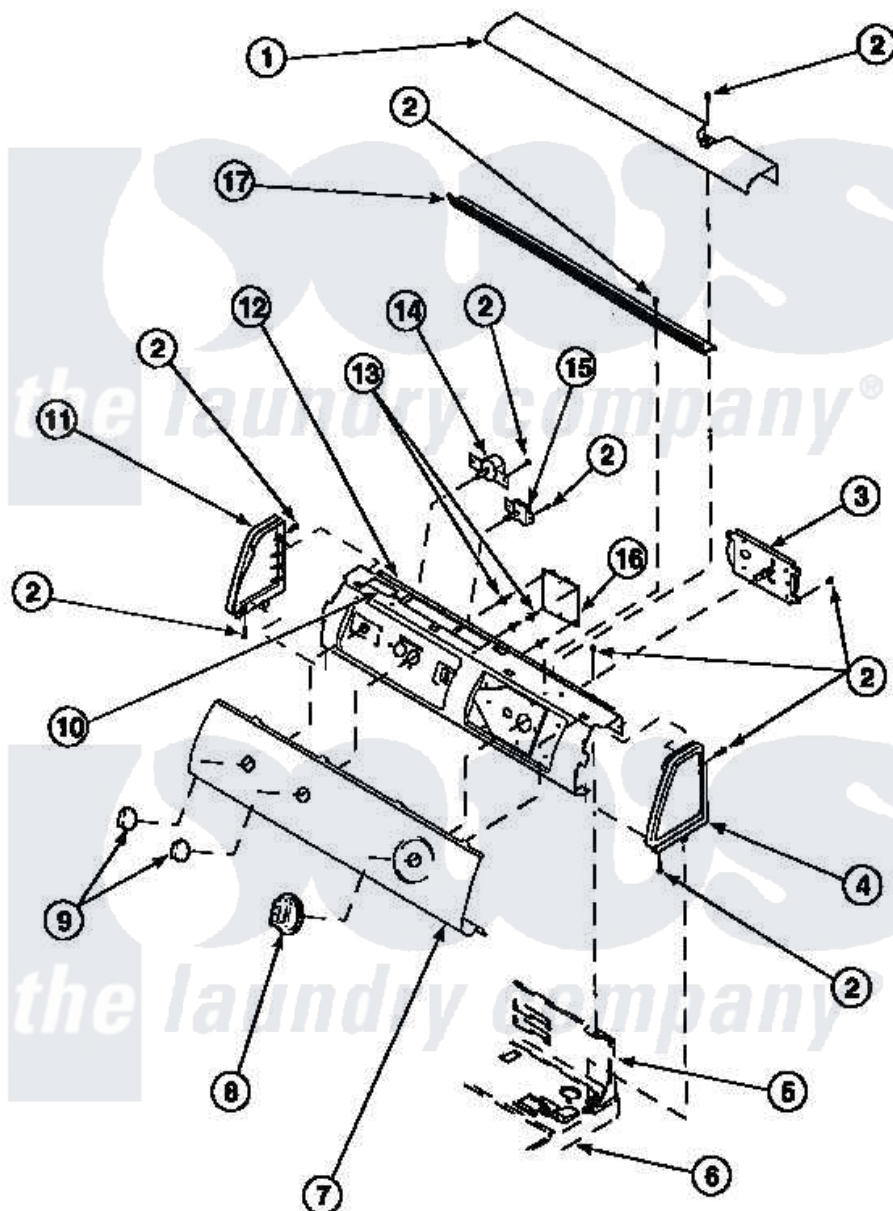

Amana LE7111LB (BOM: PLE7111LB) 07 - GRAPHIC PANEL, CONTROL HOOD AND CONTROLS

Amana Residential Amana LE7111LB (BOM: PLE7111LB) Dryer Parts Parts Diagram 07 - GRAPHIC PANEL, CONTROL HOOD AND CONTROLS

[Click on the part number to view part](#)

Item	Original Part Number	Replaced By	Status	Part Description
1	500302		Not Available	COVER, TOP
2	501086	90767		Screw, 8A X 3/8 HeX Washer Head Tapping
3	501881		Not Available	TIMER
4	34815		Not Available	PANEL, END R.H. (BLK)
5	500343		Not Available	PANEL, BACK(HOME HOOD)
6	500085P		Not Available	(ADD LETTER L-L, W-W TO PART N
8	500311	502220W		Knob, Timer
9	34847			Assembly, Knob-Rotary
10	24903		Not Available	STICKER, DISCONNECT POW
11	34816			Panel, End
12	500300		Not Available	BRACKET, CONTROL SUPPORT-MECH
15	500823			Signal, Rotary