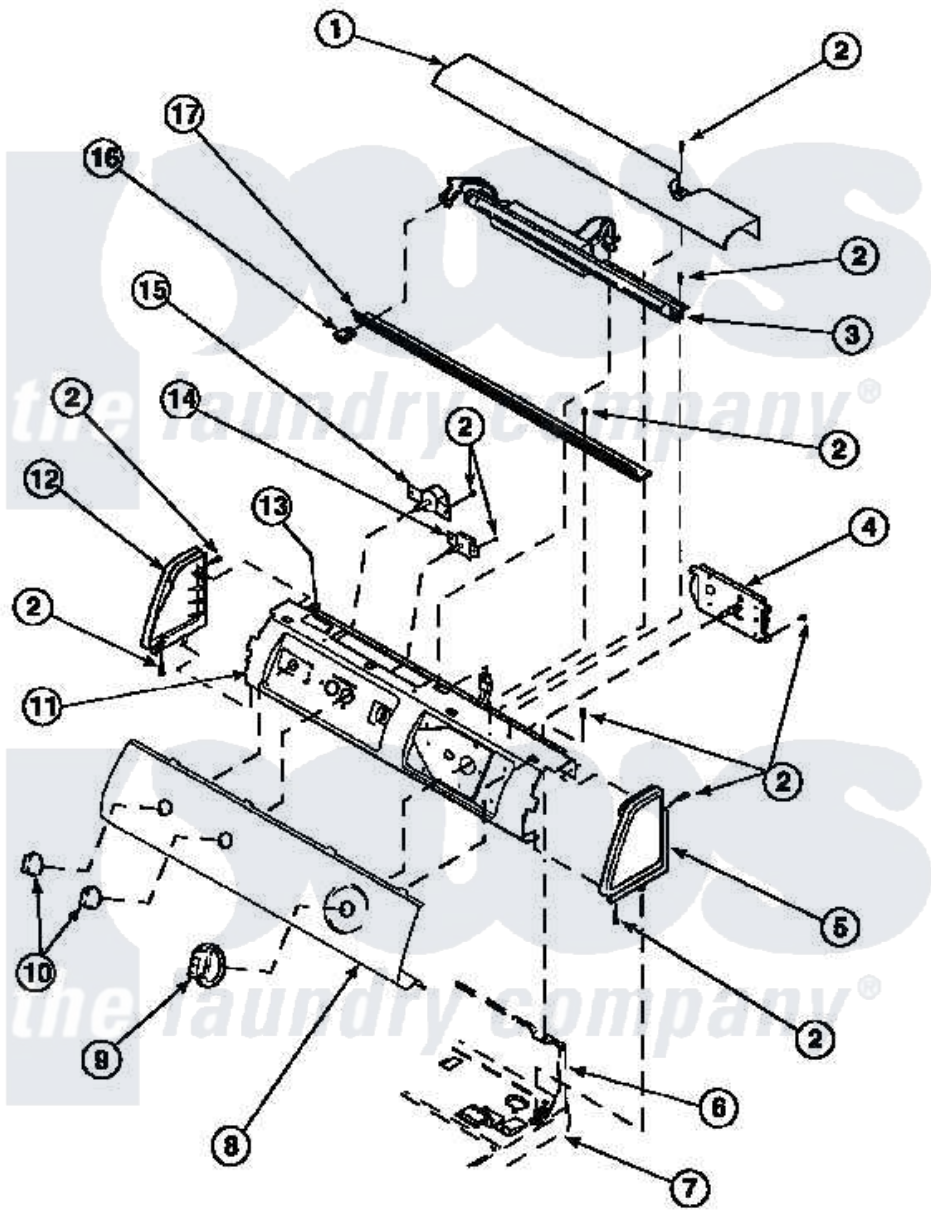

Amana LE7111LB (BOM: PLE7111LB) 08 - GRAPHIC PANEL, CONTROL HOOD AND CONTROLS

Amana Residential Amana LE7111LB (BOM: PLE7111LB) Dryer Parts Parts Diagram 08 - GRAPHIC PANEL, CONTROL HOOD AND CONTROLS

[Click on the part number to view part](#)

Item	Original Part Number	Replaced By	Status	Part Description
2	501086	90767		Screw, 8A X 3/8 HeX Washer Head Tapping
6	500343		Not Available	PANEL,BACK(HOME HOOD)
7	500085P		Not Available	(ADD LETTER L-L, W-W TO PART N
11	500300		Not Available	BRACKET,CONTROL SUPPORT-MECH
13	24903		Not Available	STICKER,DISCONNECT POW
14	500823			Signal, Rotary