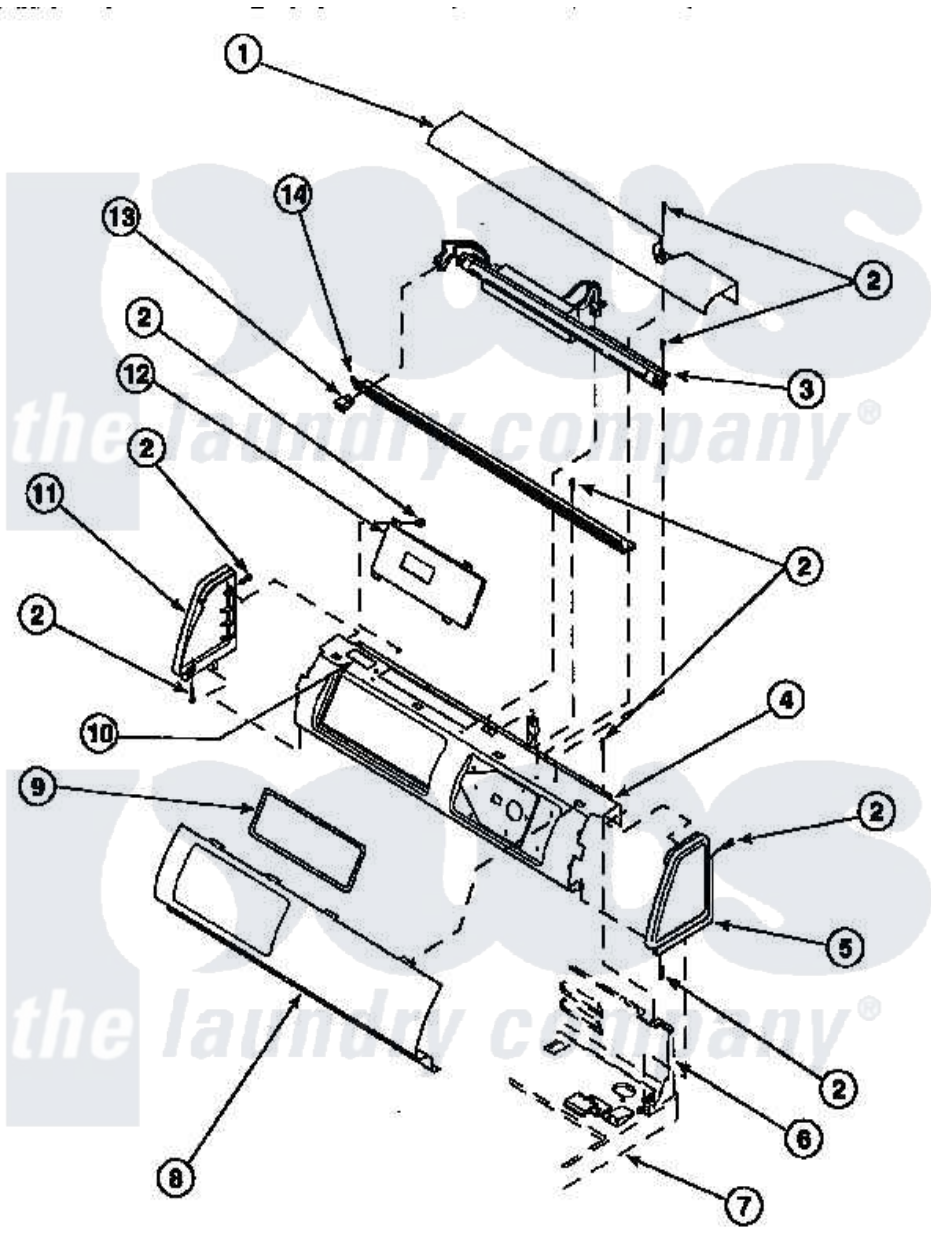

Amana LE7111LB (BOM: PLE7111LB) 09 - GRAPHIC PANEL, CONTROL HOOD AND CONTROLS

Amana Residential Amana LE7111LB (BOM: PLE7111LB) Dryer Parts Parts Diagram 09 - GRAPHIC PANEL, CONTROL HOOD AND CONTROLS

[Click on the part number to view part](#)

Item	Original Part Number	Replaced By	Status	Part Description
2	501086	90767		Screw, 8A X 3/8 HeX Washer Head Tapping
6	500343		Not Available	PANEL,BACK(HOME HOOD)
7	500085P		Not Available	(ADD LETTER L-L, W-W TO PART N
10	24903		Not Available	STICKER,DISCONNECT POW