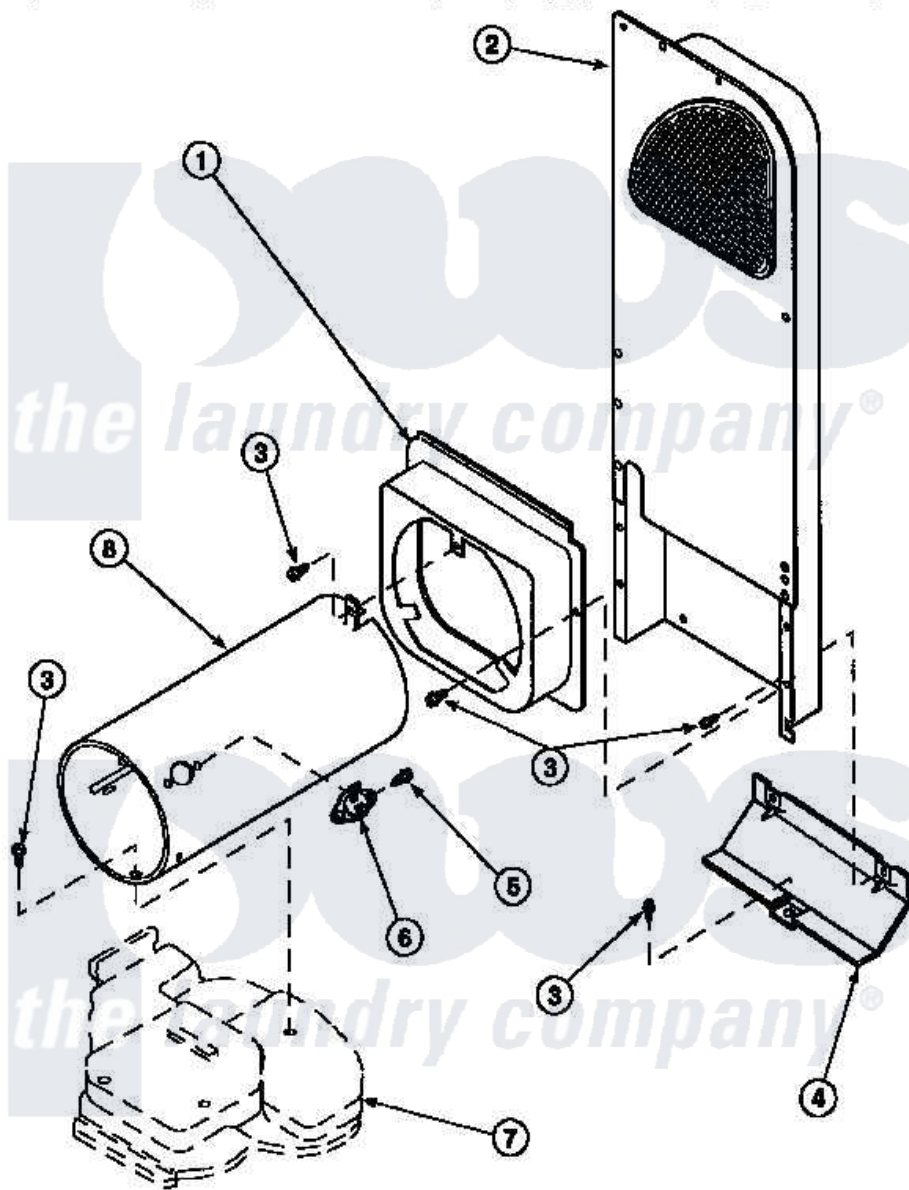

**Amana LE7111LB (BOM: PLE7111LB) 11 - HEATER BOX ASSY  
ORIGINALLY ON GAS DRYER**

Amana Residential Amana LE7111LB (BOM: PLE7111LB) Dryer Parts Parts Diagram 11 - HEATER BOX ASSY  
ORIGINALLY ON GAS DRYER  
Click on the part number to view part

Item	Original Part Number	Replaced By	Status	Part Description
2	500179P	<a href="#">503605</a>		Assembly, Heater Duct
3	501668	<a href="#">503688</a>		Screw, 10B-16 X .34 I
4	60952		Not Available	SHIELD,HEAT DUCT
7	<a href="#">500070</a>			Base, Dryer