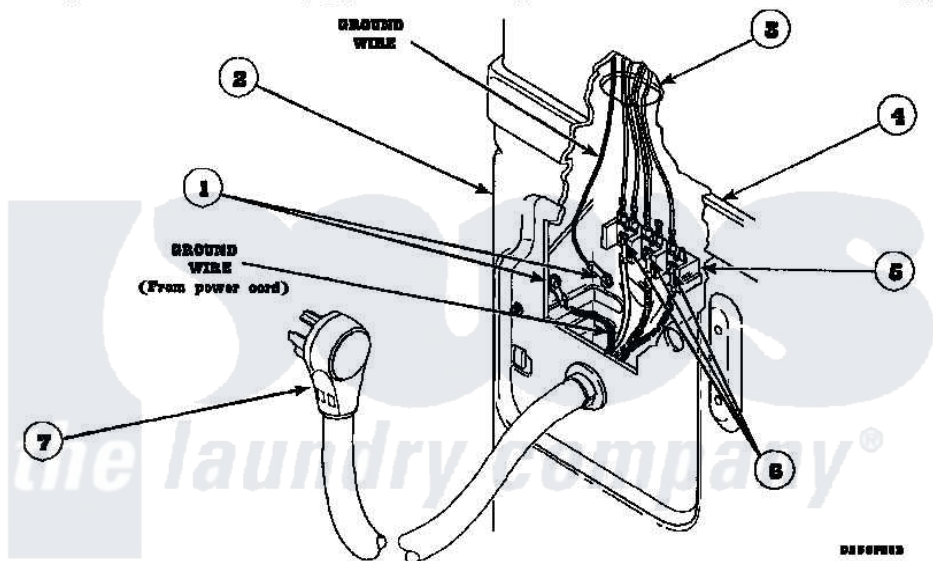

Amana LE7111LB (BOM: PLE7111LB) 17 - POWER CORDS

Amana [Residential Amana LE7111LB \(BOM: PLE7111LB\) Dryer Parts](#) Parts Diagram 17 - POWER CORDS
 Click on the part number to view part

Item	Original Part Number	Replaced By	Status	Part Description
1	20530			Screw, 10-24 x 3/8 Hex
2	500001P		Not Available	(ADD LETTER BEFORE "P" IN PART
3	500343		Not Available	PANEL, BACK(HOME HOOD)
4	500085P		Not Available	(ADD LETTER L-L, W-W TO PART N
5	61923P	61923		Block, Terminal
6	Y61199	3400094		Screw, 10-32 X 3/8