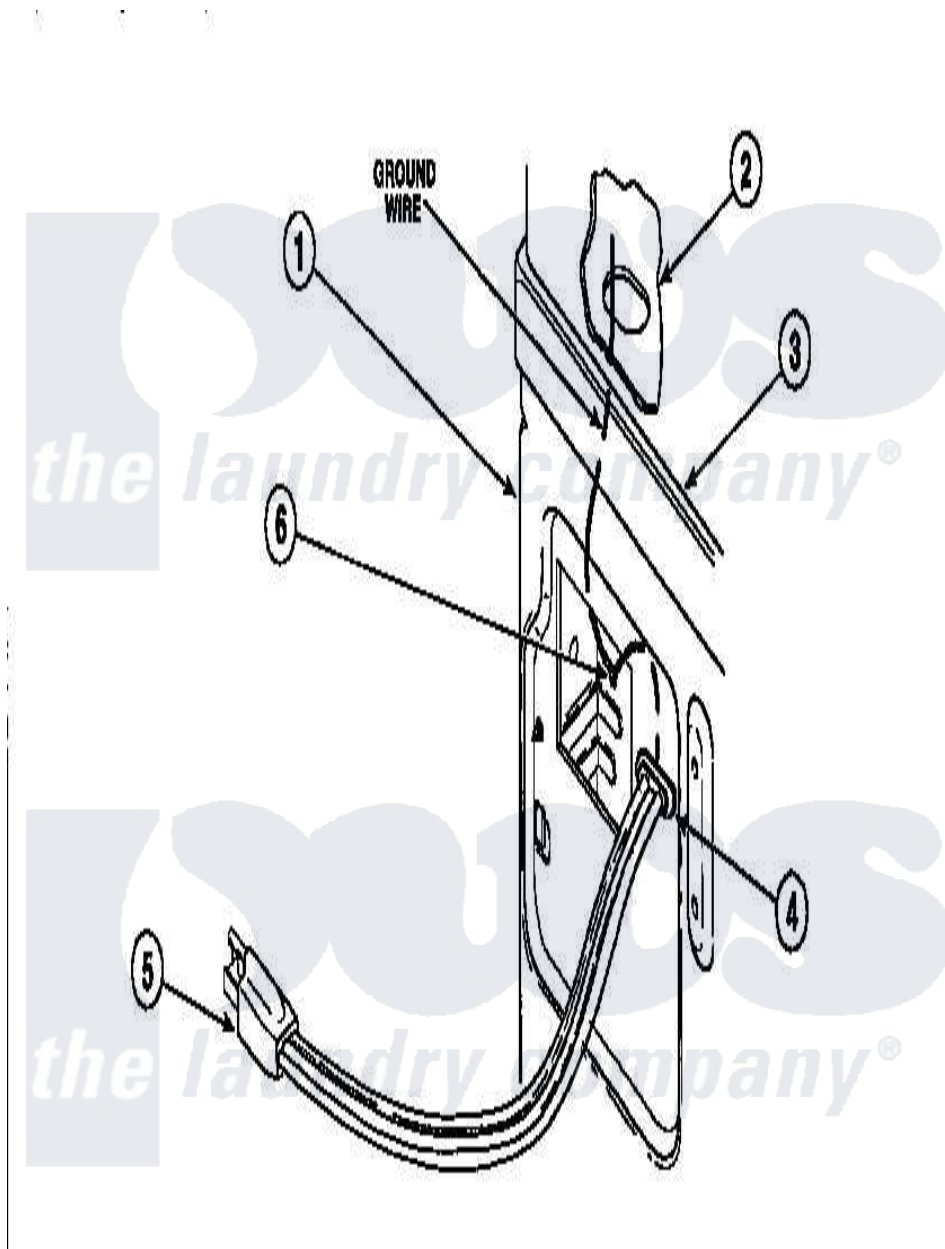

# Amana LE7111LB (BOM: PLE7111LB) 18 - POWER CORDS

Amana [Residential Amana LE7111LB \(BOM: PLE7111LB\) Dryer Parts](#) Parts Diagram 18 - POWER CORDS  
 Click on the part number to view part

Item	Original Part Number	Replaced By	Status	Part Description
1	500001P		Not Available	(ADD LETTER BEFORE "P" IN PART
2	500343		Not Available	PANEL, BACK(HOME HOOD)
3	500085P		Not Available	(ADD LETTER L-L, W-W TO PART N
6	<a href="#">20530</a>			Screw, 10-24 x 3/8 Hex