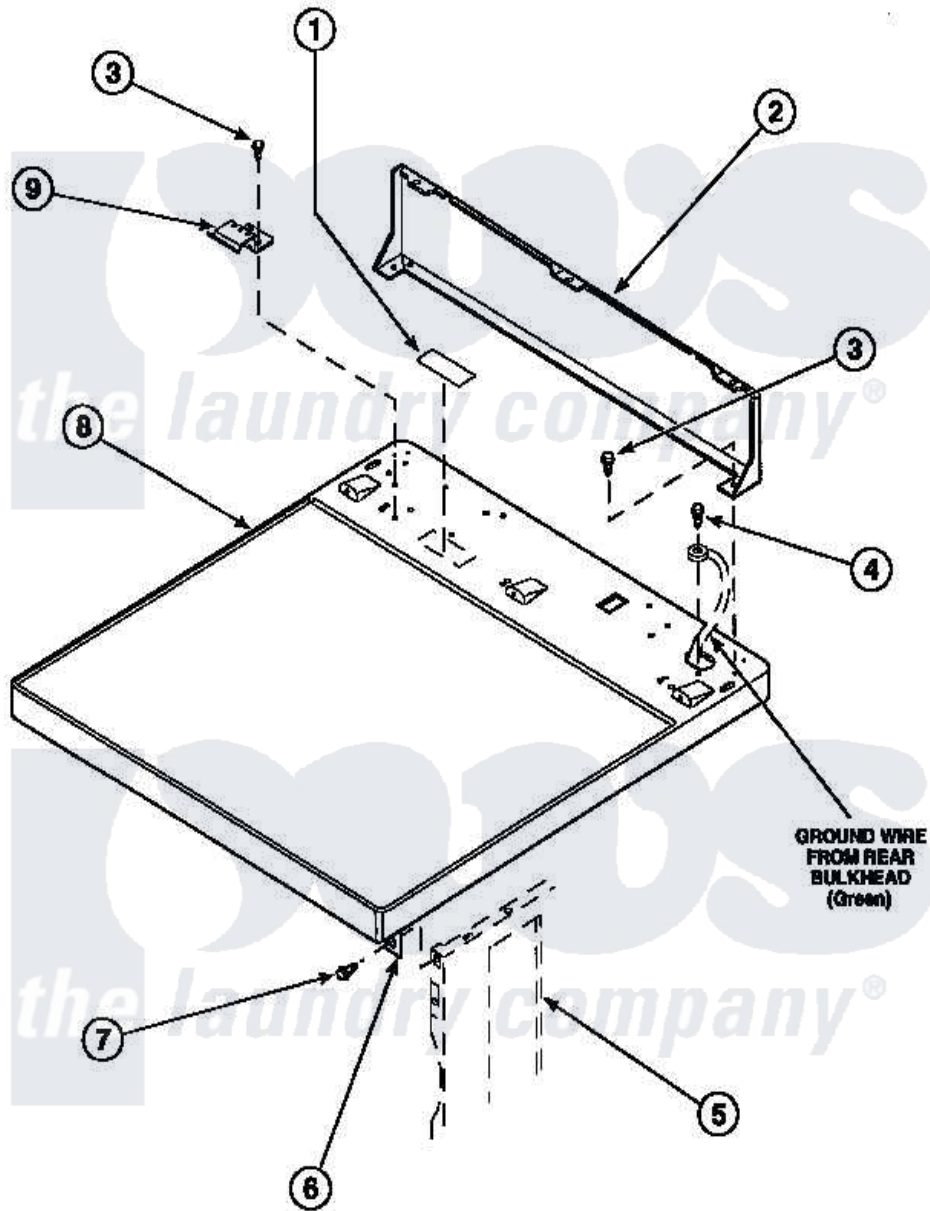

**Amana LE7111LM (BOM: PLE7111LM) 01 - CABINET TOP AND CONTROL HOOD REAR PANEL**

Amana Residential Amana LE7111LM (BOM: PLE7111LM) Dryer Parts Parts Diagram 01 - CABINET TOP AND CONTROL HOOD REAR PANEL  
 Click on the part number to view part

Item	Original Part Number	Replaced By	Status	Part Description
1	24903		Not Available	STICKER,DISCONNECT POW
2	500343		Not Available	PANEL,BACK(HOME HOOD)
3	501086	<a href="#">90767</a>		Screw, 8A X 3/8 HeX Washer Head Tapping
4	<a href="#">20530</a>			Screw, 10-24 x 3/8 Hex
5	500001P		Not Available	(ADD LETTER BEFORE "P" IN PART
6	500084	<a href="#">40130801</a>		Bracket, Top Mount
7	33562	<a href="#">27001200</a>		Screw
8	500085P		Not Available	(ADD LETTER L-L, W-W TO PART N
9	501241	<a href="#">Y503876</a>		Clip, Hold Down