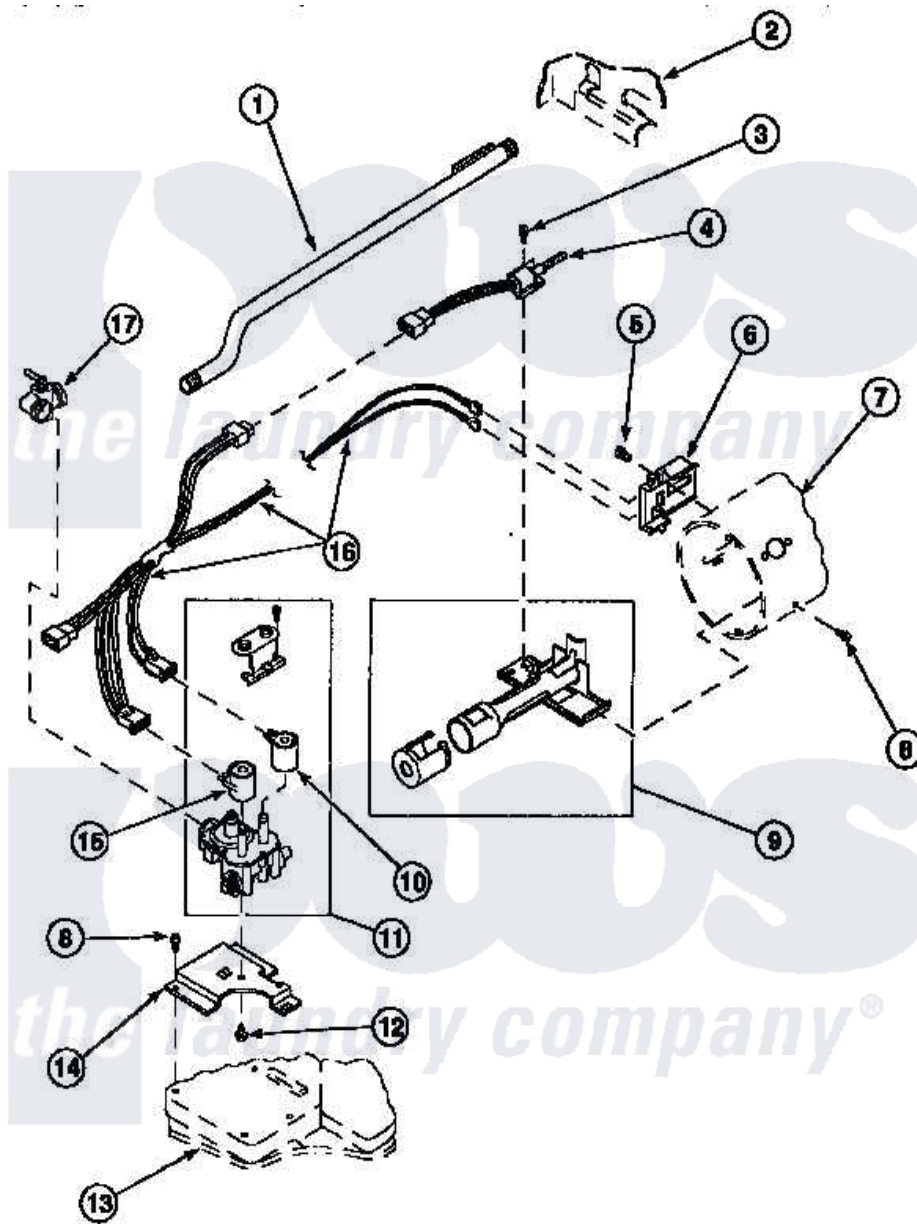

Amana LE7111LM (BOM: PLE7111LM) 04 - GAS VALVE, IGNITER & GAS CONVERSION KITS

Amana Residential Amana LE7111LM (BOM: PLE7111LM) Dryer Parts Parts Diagram 04 - GAS VALVE, IGNITER & GAS CONVERSION KITS

[Click on the part number to view part](#)

Item	Original Part Number	Replaced By	Status	Part Description
2	500001P		Not Available	(ADD LETTER BEFORE "P" IN PART
5	23222	3177991		Screw
8	501668	503688		Screw, 10B-16 X .34 I
13	500070			Base, Dryer
NI	502378		Not Available	ASSY, WIRE HARNESS