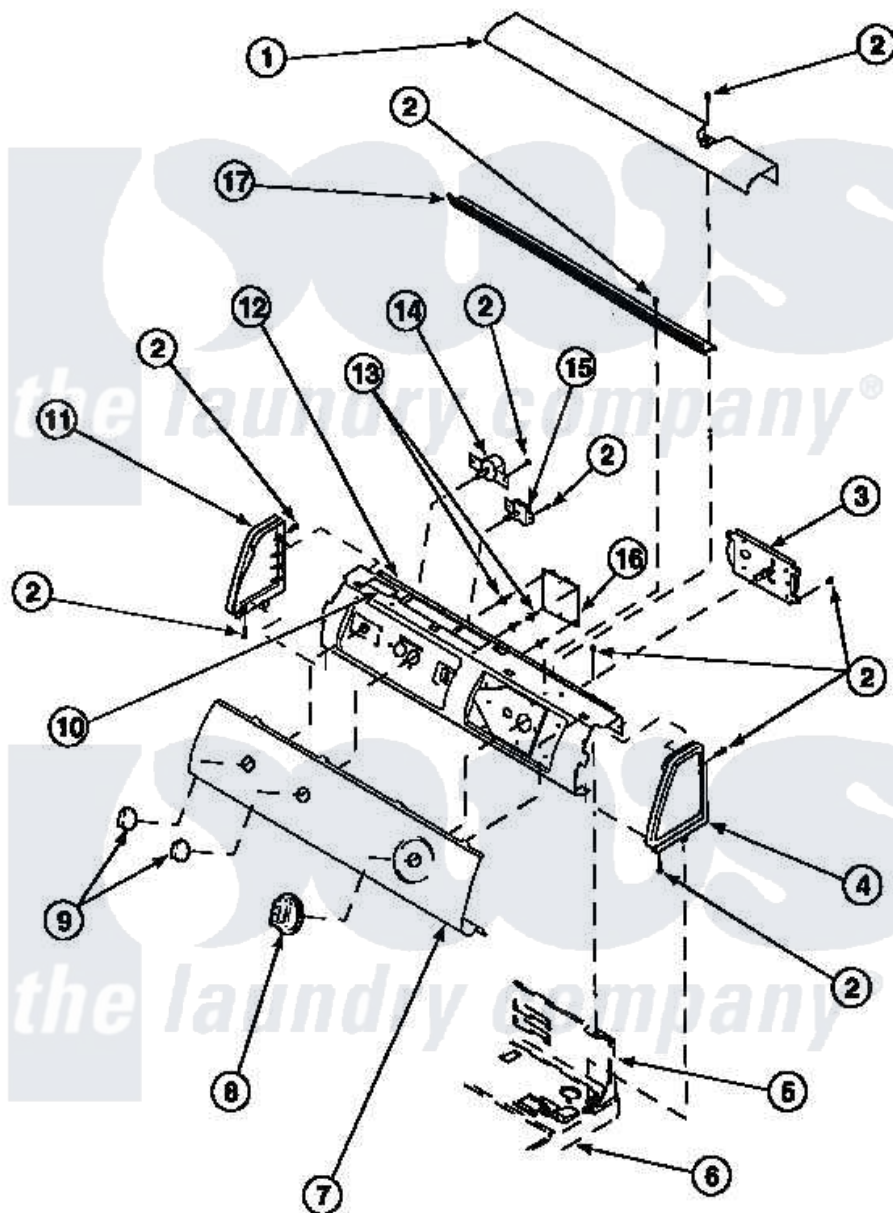

Amana LE7111LM (BOM: PLE7111LM) 07 - GRAPHIC PANEL, CONTROL HOOD AND CONTROLS

Amana Residential Amana LE7111LM (BOM: PLE7111LM) Dryer Parts Parts Diagram 07 - GRAPHIC PANEL, CONTROL HOOD AND CONTROLS
 Click on the part number to view part

Item	Original Part Number	Replaced By	Status	Part Description
1	500303		Not Available	COVER, TOP
2	501086	90767		Screw, 8A X 3/8 HeX Washer Head Tapping
3	501881		Not Available	TIMER
4	34817		Not Available	END CAP(RIGHT)
5	500343		Not Available	PANEL, BACK(HOME HOOD)
6	500085P		Not Available	(ADD LETTER L-L, W-W TO PART N
8	502220		Not Available	KNOB, TIMER
9	36701		Not Available	KNOB, TEMP
10	24903		Not Available	STICKER, DISCONNECT POW
11	34818		Not Available	END CAP(LEFT)
12	500300		Not Available	BRACKET, CONTROL SUPPORT-MECH
15	500823			Signal, Rotary