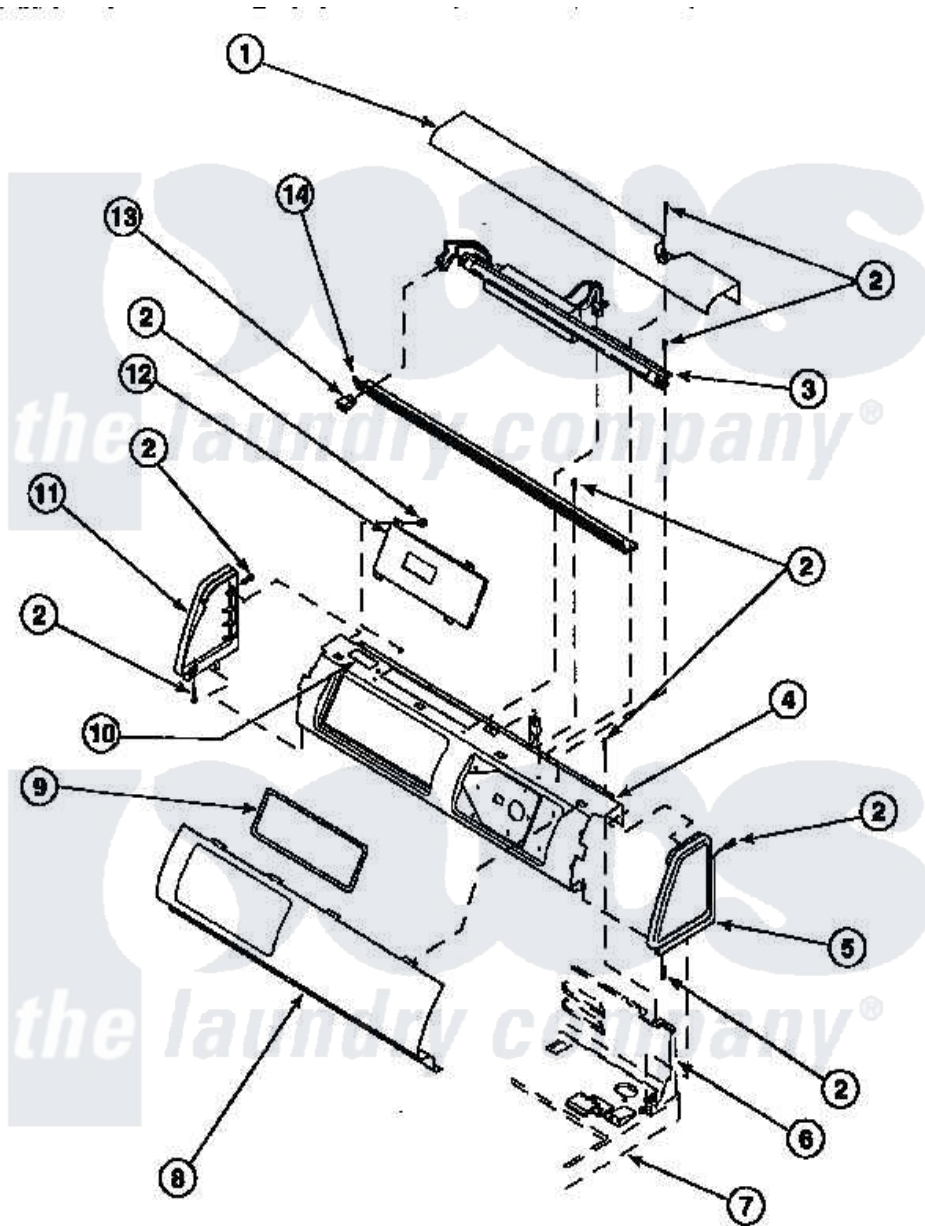

Amana LE7111LM (BOM: PLE7111LM) 09 - GRAPHIC PANEL, CONTROL HOOD AND CONTROLS

Amana [Residential Amana LE7111LM \(BOM: PLE7111LM\) Dryer Parts](#) Parts Diagram 09 - GRAPHIC PANEL, CONTROL HOOD AND CONTROLS
 Click on the part number to view part

Item	Original Part Number	Replaced By	Status	Part Description
1	500303		Not Available	COVER, TOP
2	501086	90767		Screw, 8A X 3/8 HeX Washer Head Tapping
5	34817		Not Available	END CAP(RIGHT)
6	500343		Not Available	PANEL,BACK(HOME HOOD)
7	500085P		Not Available	(ADD LETTER L-L, W-W TO PART N
10	24903		Not Available	STICKER,DISCONNECT POW
11	34818		Not Available	END CAP(LEFT)