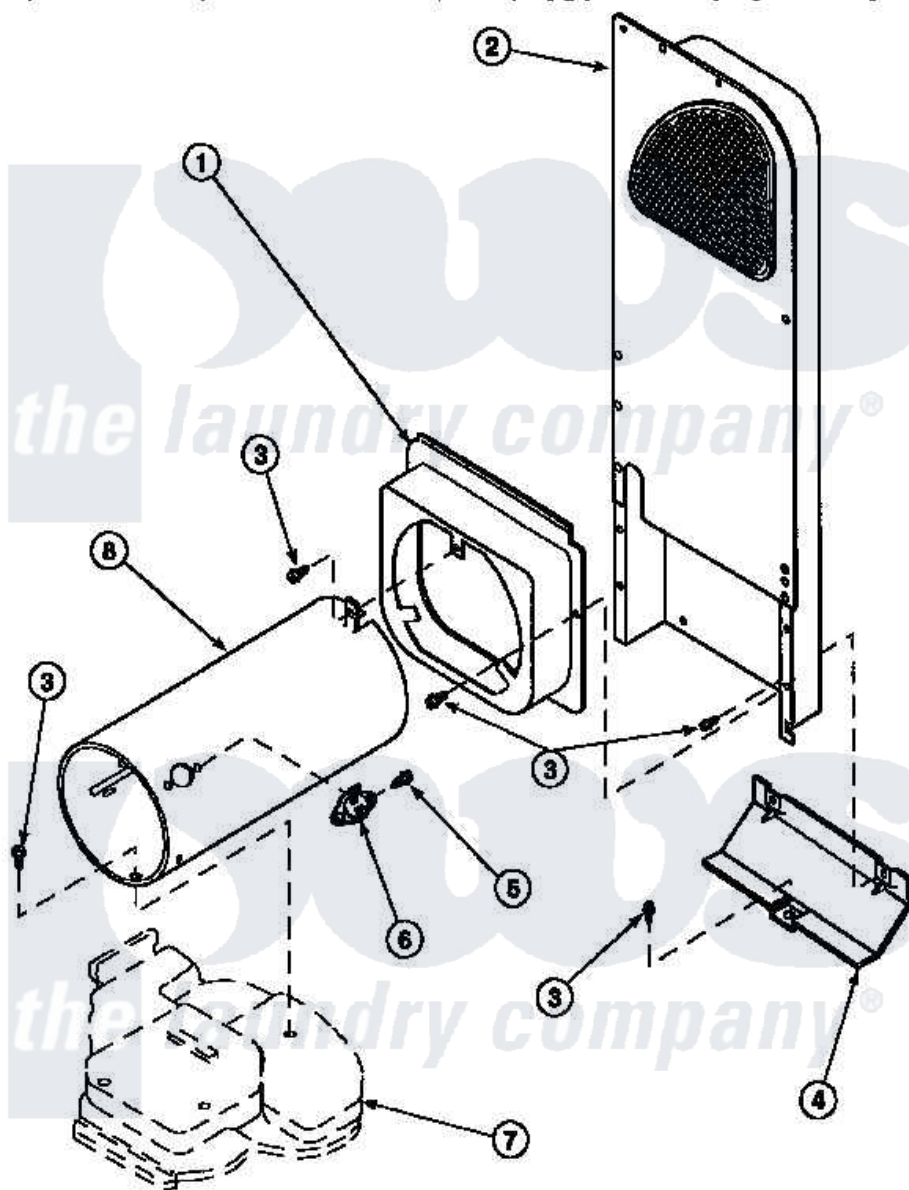

**Amana LE7111LM (BOM: PLE7111LM) 11 - HEATER BOX ASSY  
ORIGINALLY ON GAS DRYER**

Amana Residential Amana LE7111LM (BOM: PLE7111LM) Dryer Parts Parts Diagram 11 - HEATER BOX ASSY  
ORIGINALLY ON GAS DRYER  
Click on the part number to view part

Item	Original Part Number	Replaced By	Status	Part Description
2	500179P	<a href="#">503605</a>		Assembly, Heater Duct
3	501668	<a href="#">503688</a>		Screw, 10B-16 X .34 I
4	60952		Not Available	SHIELD,HEAT DUCT
7	<a href="#">500070</a>			Base, Dryer