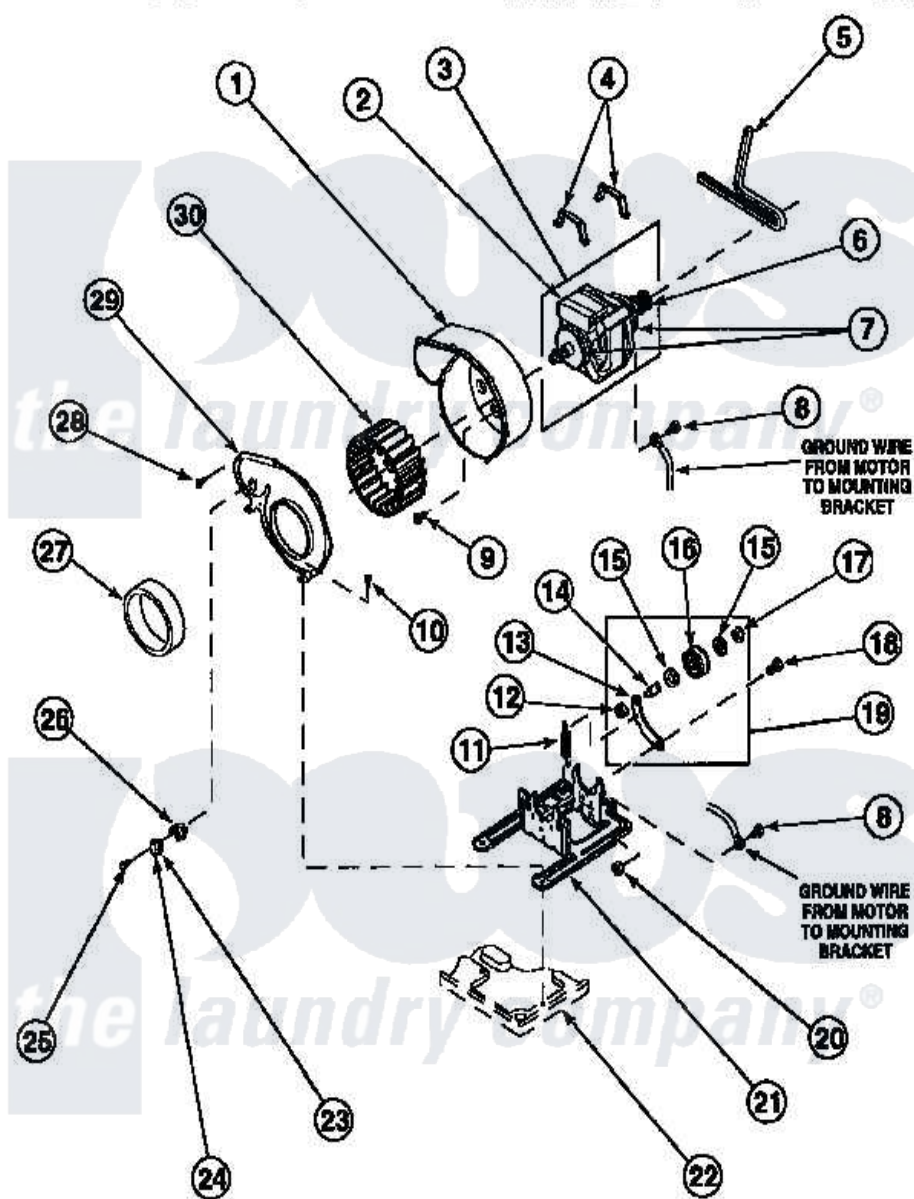

Amana LE7111LM (BOM: PLE7111LM) 15 - MOTOR, EXHAUST FAN AND BELT

Amana Residential Amana LE7111LM (BOM: PLE7111LM) Dryer Parts Parts Diagram 15 - MOTOR, EXHAUST FAN AND BELT

Click on the part number to view part

Item	Original Part Number	Replaced By	Status	Part Description
1	56020			Housing, Blower
2	501218		Not Available	MOTOR SWITCH (DOES NOT INCLUDE THERMAL PROT
3	501211	2200376		Motor
4	Y58047	660658		Clamp, Motor Mounting 343481 685441
5	59174	40111201		Belt, Cylinder
6	500011			Pulley, Motor
7	590P3			Motor Hub Ring Kit
8	20530			Screw, 10-24 x 3/8 Hex
9	Y31645	27001200		Screw
10	33562	27001200		Screw
11	56076			Spring, Idler
12	56156	358160		Nut
13	500910	37001144		Assembly- Idler

14	56461		Shaft
15	52549		Washer, 501 ID X3/4 Odx
16	Y54414		Assembly, Wheel And Bearing
17	23748		Ring, Retaining
18	500824		Screw, 1/4-20 Unc Hex
19	500269	37001287	Assembly, Idler Lever/Shaft/Pulley
20	52566	27001225	Nut, Jam Mid Lock 1/4-20
21	500822	503613	Mount, Motor
22	500070		Base, Dryer
24	503551		Thermostat, Cycling
"	Y61372		Thermostat
25	23222	3177991	Screw
"	Y33561	489464	Screw
26	61401	61623	Thermostat, Heater-BR
27	500313		Seal, Blower Housing
28	31260		Screw, No.8 X 3/8 Ind H
29	500078	511969P	Kit Blower Housing And Cover
30	56000	510139P	Assembly Blower Fan Package