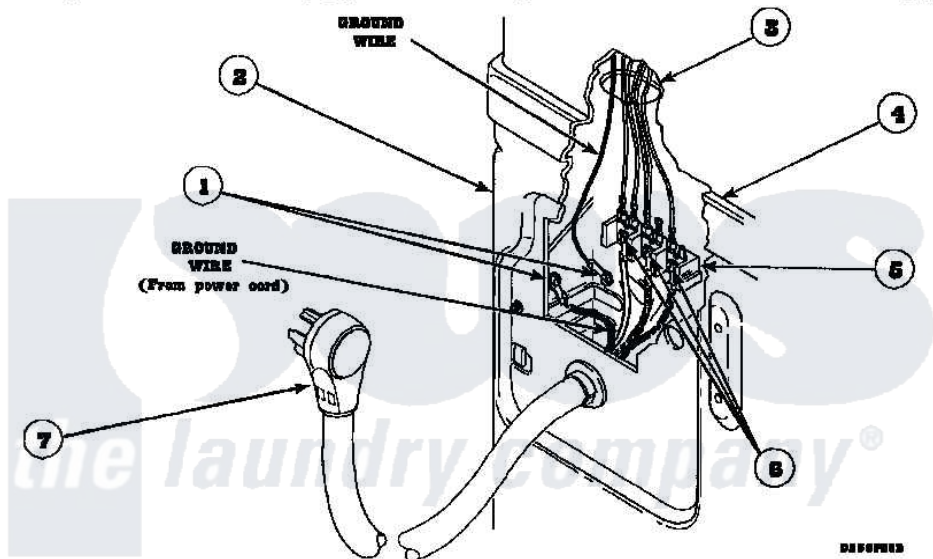

Amana LE7111LM (BOM: PLE7111LM) 17 - POWER CORDS

Amana [Residential Amana LE7111LM \(BOM: PLE7111LM\) Dryer Parts](#) Parts Diagram 17 - POWER CORDS
 Click on the part number to view part

Item	Original Part Number	Replaced By	Status	Part Description
1	20530			Screw, 10-24 x 3/8 Hex
2	500001P		Not Available	(ADD LETTER BEFORE "P" IN PART
3	500343		Not Available	PANEL, BACK(HOME HOOD)
4	500085P		Not Available	(ADD LETTER L-L, W-W TO PART N
5	61923P	61923		Block, Terminal
6	Y61199	3400094		Screw, 10-32 X 3/8