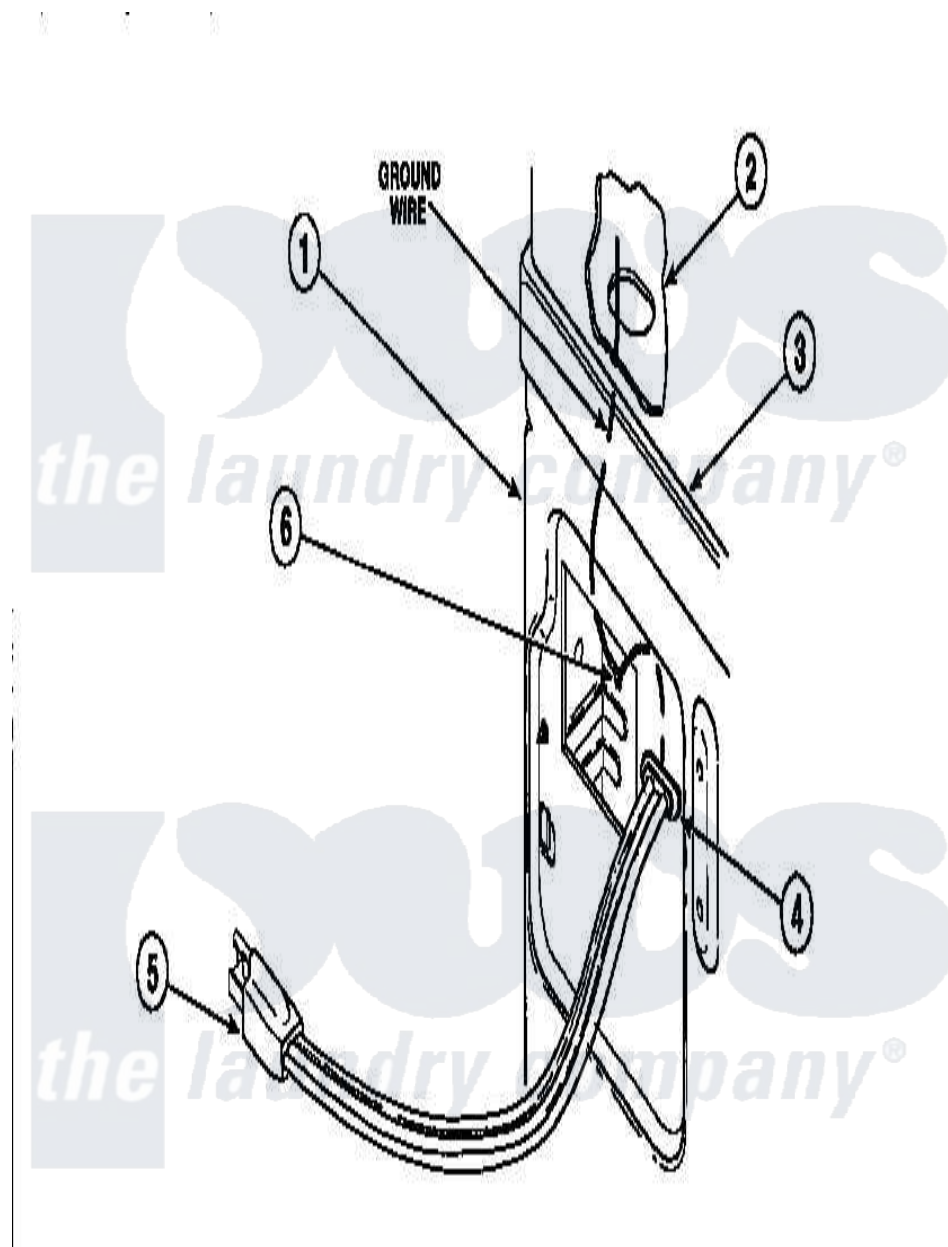

Amana LE7111LM (BOM: PLE7111LM) 18 - POWER CORDS

Amana [Residential Amana LE7111LM \(BOM: PLE7111LM\) Dryer Parts](#) Parts Diagram 18 - POWER CORDS
 Click on the part number to view part

Item	Original Part Number	Replaced By	Status	Part Description
1	500001P		Not Available	(ADD LETTER BEFORE "P" IN PART
2	500343		Not Available	PANEL,BACK(HOME HOOD)
3	500085P		Not Available	(ADD LETTER L-L, W-W TO PART N
6	20530			Screw, 10-24 x 3/8 Hex