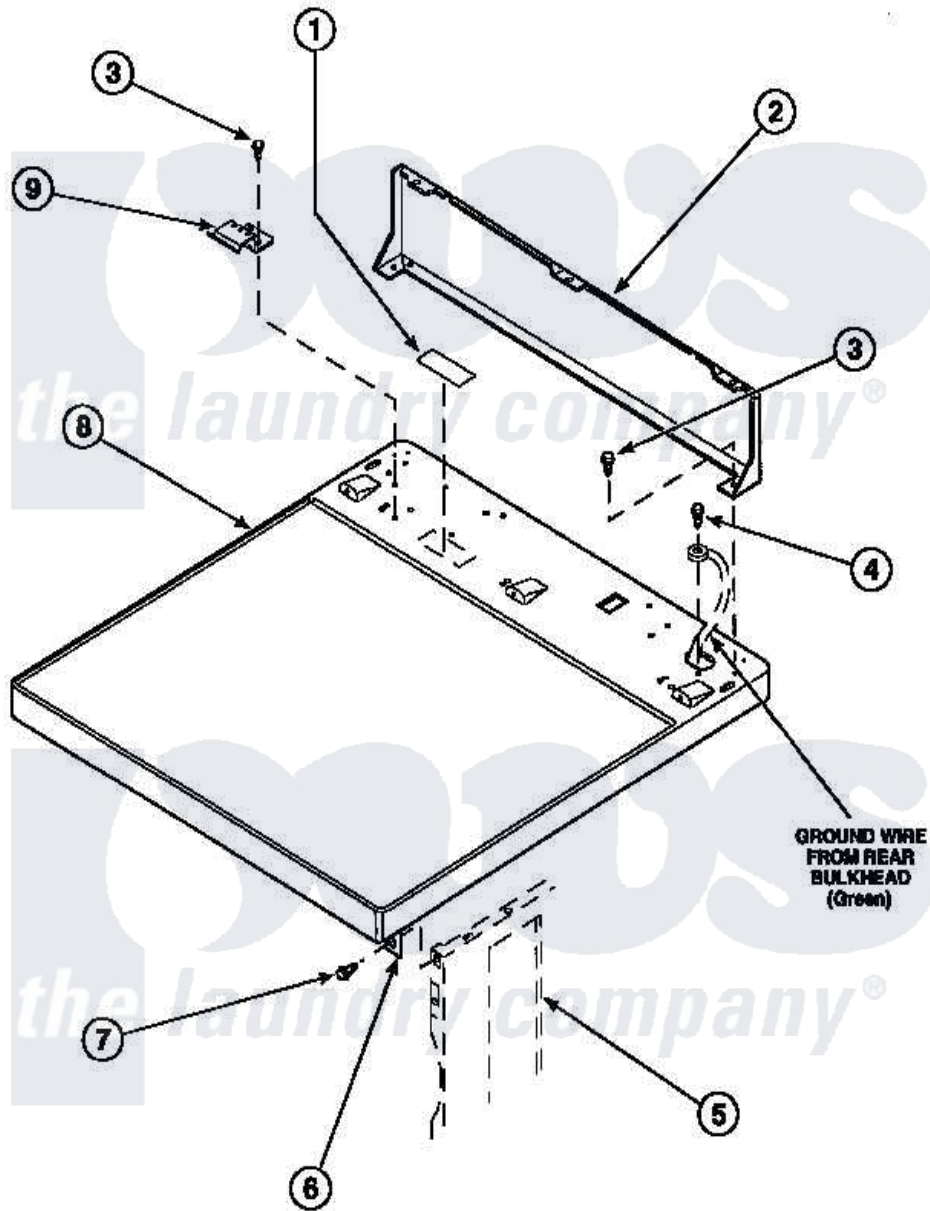

Amana LE7111WB (BOM: PLE7111WB) 01 - CABINET TOP AND CONTROL HOOD REAR PANEL

Amana Residential Amana LE7111WB (BOM: PLE7111WB) Dryer Parts Parts Diagram 01 - CABINET TOP AND CONTROL HOOD REAR PANEL
 Click on the part number to view part

Item	Original Part Number	Replaced By	Status	Part Description
1	24903		Not Available	STICKER,DISCONNECT POW
2	500343		Not Available	PANEL,BACK(HOME HOOD)
3	501086	90767		Screw, 8A X 3/8 HeX Washer Head Tapping
4	20530			Screw, 10-24 x 3/8 Hex
5	500001P		Not Available	(ADD LETTER BEFORE "P" IN PART
6	500084	40130801		Bracket, Top Mount
7	33562	27001200		Screw
8	500085P		Not Available	(ADD LETTER L-L, W-W TO PART N
9	501241	Y503876		Clip, Hold Down