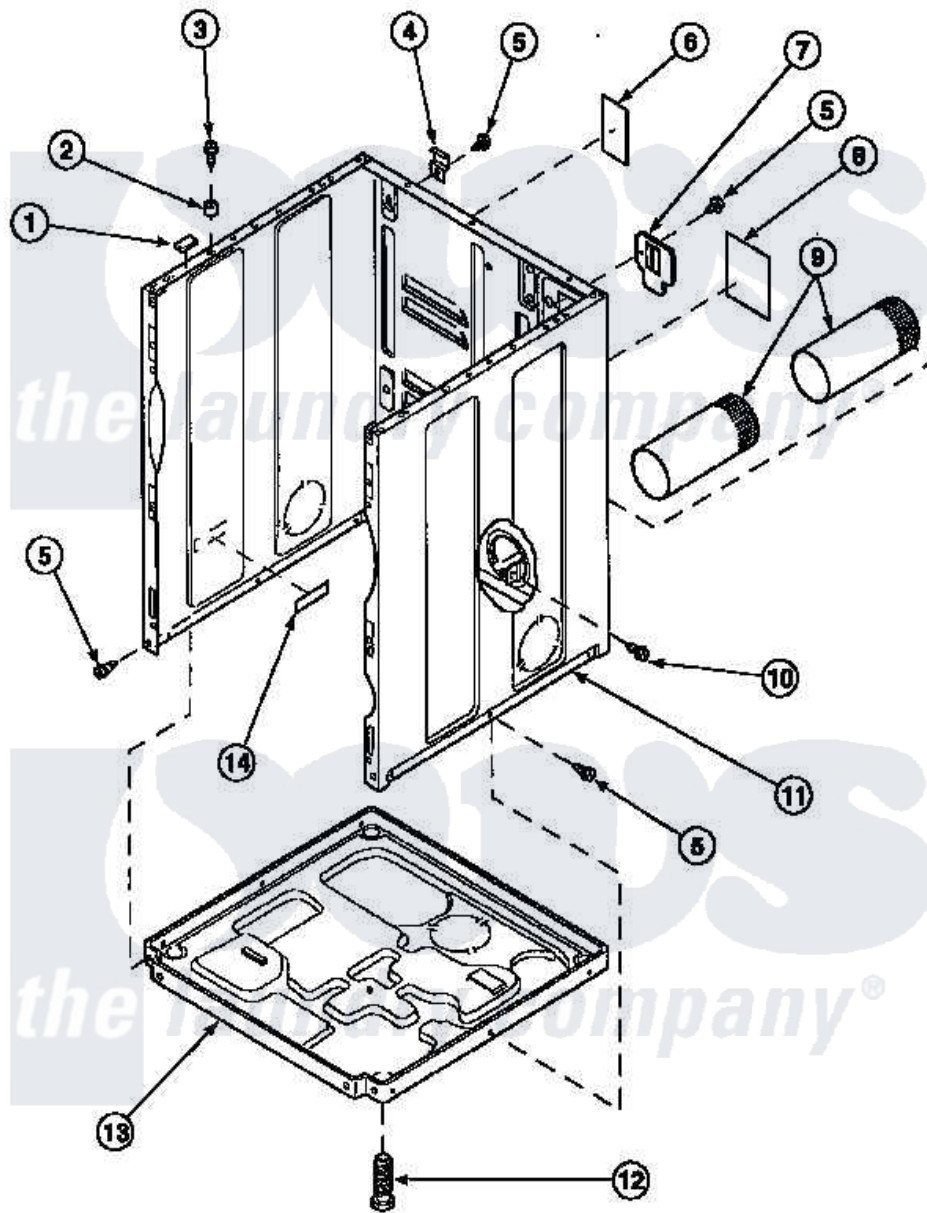

Amana LE7111WB (BOM: PLE7111WB) 02 - CABINET, EXHAUST DUCT AND BASE

Amana Residential Amana LE7111WB (BOM: PLE7111WB) Dryer Parts Parts Diagram 02 - CABINET, EXHAUST DUCT AND BASE

Click on the part number to view part

Item	Original Part Number	Replaced By	Status	Part Description
1	Y56128			Pad, Bumper
2	56079	505187		Locator, Panel
3	32671	Y014874		Screw, Idler Arm And Sleeve
4	500003			Hinge, Top
5	33562	27001200		Screw
7	500114	510903		Plate Access Panel
8	501289		Not Available	(ELECTRIC MODELS)
9	500064	505518		Duct, Exhaust
10	501668	503688		Screw, 10B-16 X .34 I
11	500001P		Not Available	(ADD LETTER BEFORE "P" IN PART
12	Y500101			Leg, Leveling
13	500070			Base, Dryer
14	61294		Not Available	(ELECTRIC MODELS)
NI	521P3			Kit, Flex Vent-Display