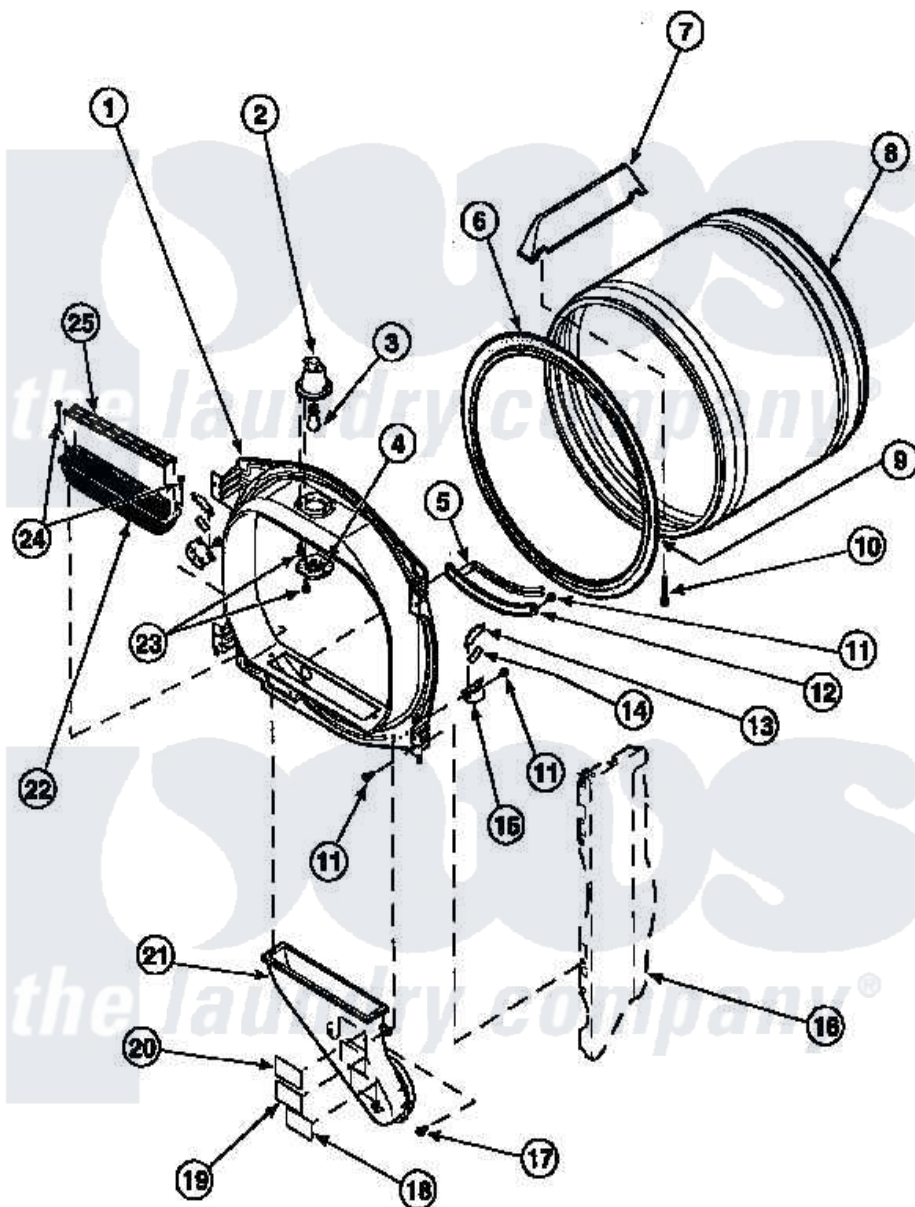

Amana LE7111WB (BOM: PLE7111WB) 03 - FR BLKHD, AIR DUCT, FELT SEAL & CYLINDER

Amana Residential Amana LE7111WB (BOM: PLE7111WB) Dryer Parts Parts Diagram 03 - FR BLKHD, AIR DUCT, FELT SEAL & CYLINDER
 Click on the part number to view part

Item	Original Part Number	Replaced By	Status	Part Description
1	500117W		Not Available	ASSY,BULKHEAD-FRONT-COMP
2	500153		Not Available	CYLINDER LIGHT HOUSING
6	501801	37001132		Seal, Cylinder
7	500022	510102		Baffle- SH
8	500013WP		Not Available	ASSY,CYLINDER-HOME-
9	22506P	511637P		Adh Dow 737 Clr 3 Oz Tube
10	Y62588			Screw, 10BT-12 X 1 Tap
13	Y501676	37001298		Glide- Dry
15	501554	12002090		Bracket
16	500001P		Not Available	(ADD LETTER BEFORE "P" IN PART
17	Y31645	27001200		Screw
18	56259		Not Available	STICKER
19	500049		Not Available	STICKER

21	502231	Not Available	DUCT, HEAT
22	502140P		Filter, Lint Kit
24	500226		Screw, 8b-16 x 5/8 Tap
25	502092		Cover, Lint Filter