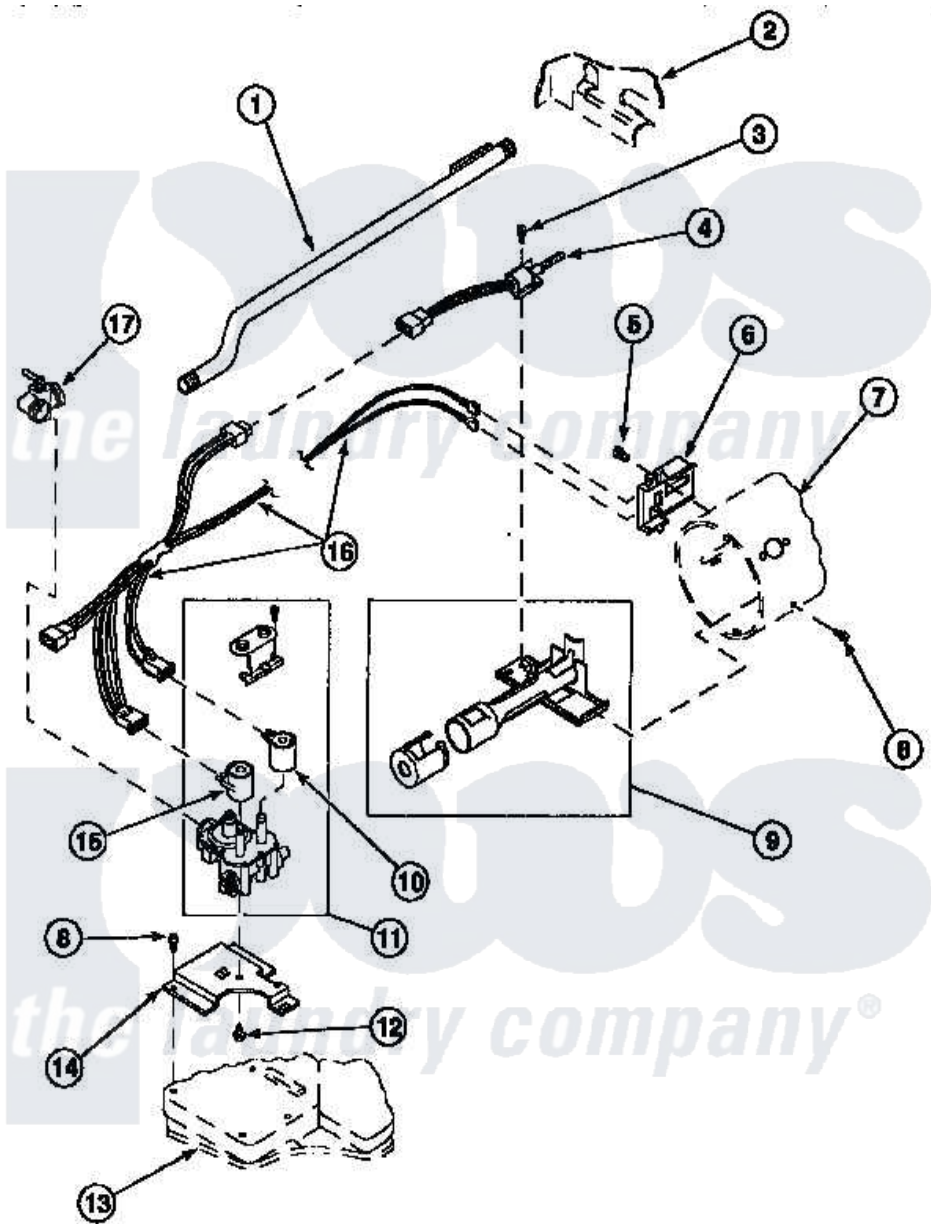

# Amana LE7111WB (BOM: PLE7111WB) 04 - GAS VALVE, IGNITER & GAS CONVERSION KITS

Amana [Residential Amana LE7111WB \(BOM: PLE7111WB\) Dryer Parts](#) Parts Diagram 04 - GAS VALVE, IGNITER & GAS CONVERSION KITS  
 Click on the part number to view part

Item	Original Part Number	Replaced By	Status	Part Description
2	500001P		Not Available	(ADD LETTER BEFORE "P" IN PART
5	23222	<a href="#">3177991</a>		Screw
8	501668	<a href="#">503688</a>		Screw, 10B-16 X .34 I
13	<a href="#">500070</a>			Base, Dryer
NI	502378		Not Available	ASSY, WIRE HARNESS