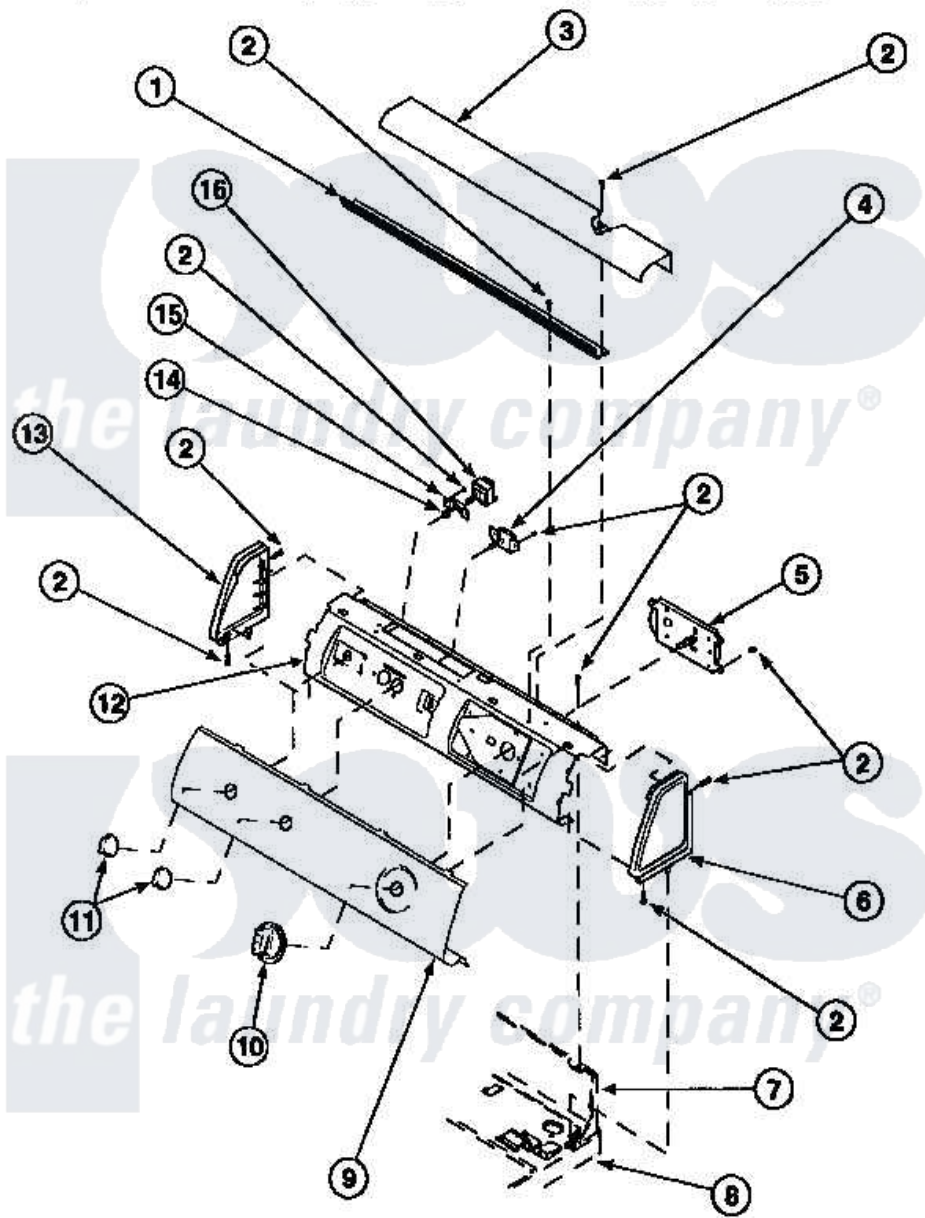

Amana LE7111WB (BOM: PLE7111WB) 05 - GRAPHIC PANEL, CONTROL HOOD AND CONTROLS

Amana Residential Amana LE7111WB (BOM: PLE7111WB) Dryer Parts Parts Diagram 05 - GRAPHIC PANEL, CONTROL HOOD AND CONTROLS
 Click on the part number to view part

Item	Original Part Number	Replaced By	Status	Part Description
1	500305		Not Available	DIFFUSER W/OUT HOLE
2	501086	90767		Screw, 8A X 3/8 HeX Washer Head Tapping
3	500302		Not Available	COVER, TOP
4	500823			Signal, Rotary
5	502963			Timer, 3 Cycle
6	34815		Not Available	PANEL, END R.H. (BLK)
7	500343		Not Available	PANEL, BACK(HOME HOOD)
8	500085P		Not Available	(ADD LETTER L-L, W-W TO PART N
9	502206		Not Available	GRAPHIC PANEL
"	502211		Not Available	PANEL, GRAPHICS
"	502630		Not Available	GRAPHIC PANEL
10	500311	502220W		Knob, Timer
11	34847			Assembly, Knob-Rotary

12	500300	Not Available	BRACKET,CONTROL SUPPORT-MECH
13	34816		Panel, End
14	57584	Not Available	NUT
15	59704		Bracket, Switch Mount
16	Y61511	Not Available	SWITCH,FABRIC SELECTOR