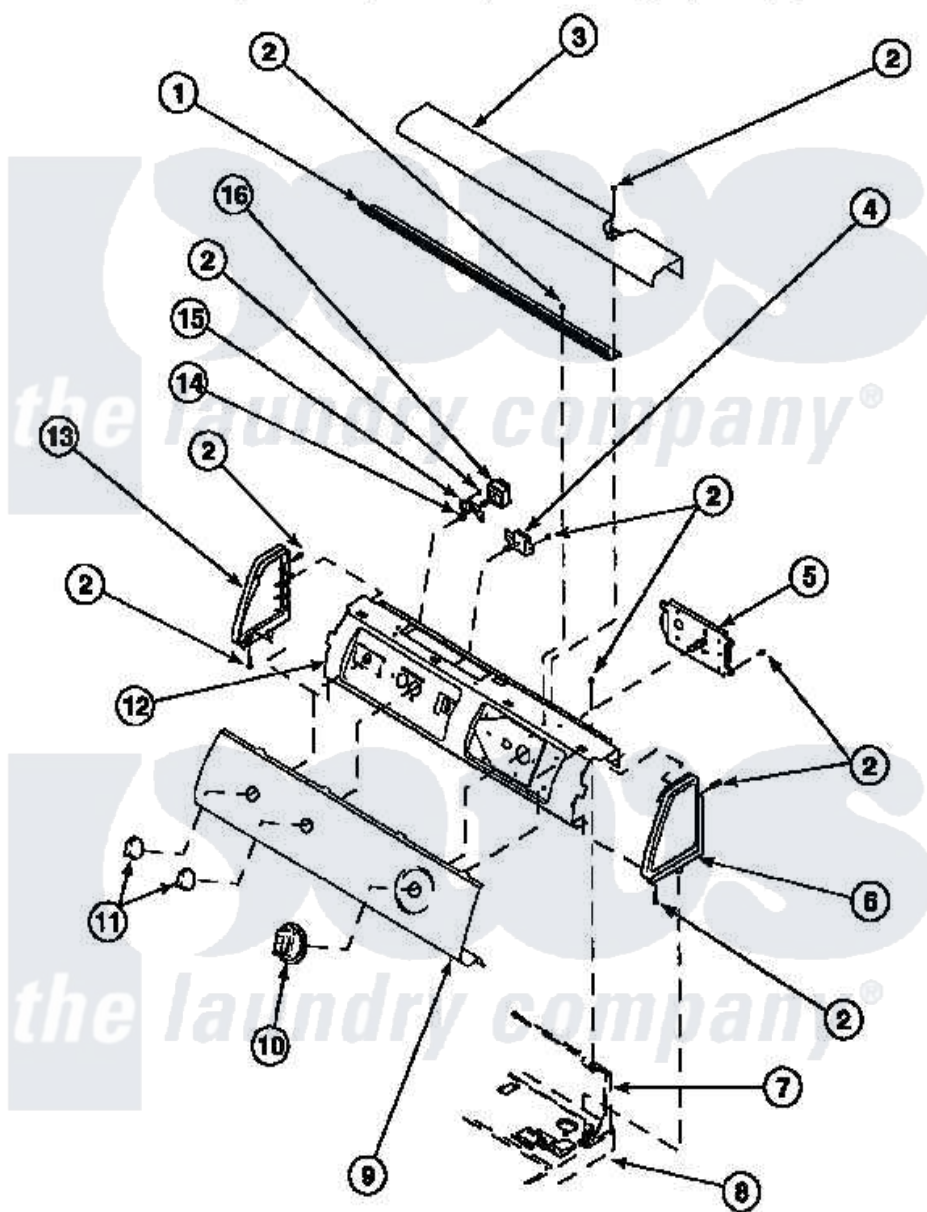

# Amana LE7111WB (BOM: PLE7111WB) 06 - GRAPHIC PANEL, CONTROL HOOD AND CONTROLS

Amana Residential Amana LE7111WB (BOM: PLE7111WB) Dryer Parts Parts Diagram 06 - GRAPHIC PANEL, CONTROL HOOD AND CONTROLS  
 Click on the part number to view part

Item	Original Part Number	Replaced By	Status	Part Description
1	500305		Not Available	DIFFUSER W/OUT HOLE
2	501086	<a href="#">90767</a>		Screw, 8A X 3/8 HeX Washer Head Tapping
3	500302		Not Available	COVER, TOP
4	<a href="#">500823</a>			Signal, Rotary
5	501881		Not Available	TIMER
6	34815		Not Available	PANEL, END R.H. (BLK)
7	500343		Not Available	PANEL, BACK(HOME HOOD)
8	500085P		Not Available	(ADD LETTER L-L, W-W TO PART N
10	500311	<a href="#">502220W</a>		Knob, Timer
11	<a href="#">34847</a>			Assembly, Knob-Rotary
12	500300		Not Available	BRACKET, CONTROL SUPPORT-MECH
13	<a href="#">34816</a>			Panel, End
14	57584		Not Available	NUT