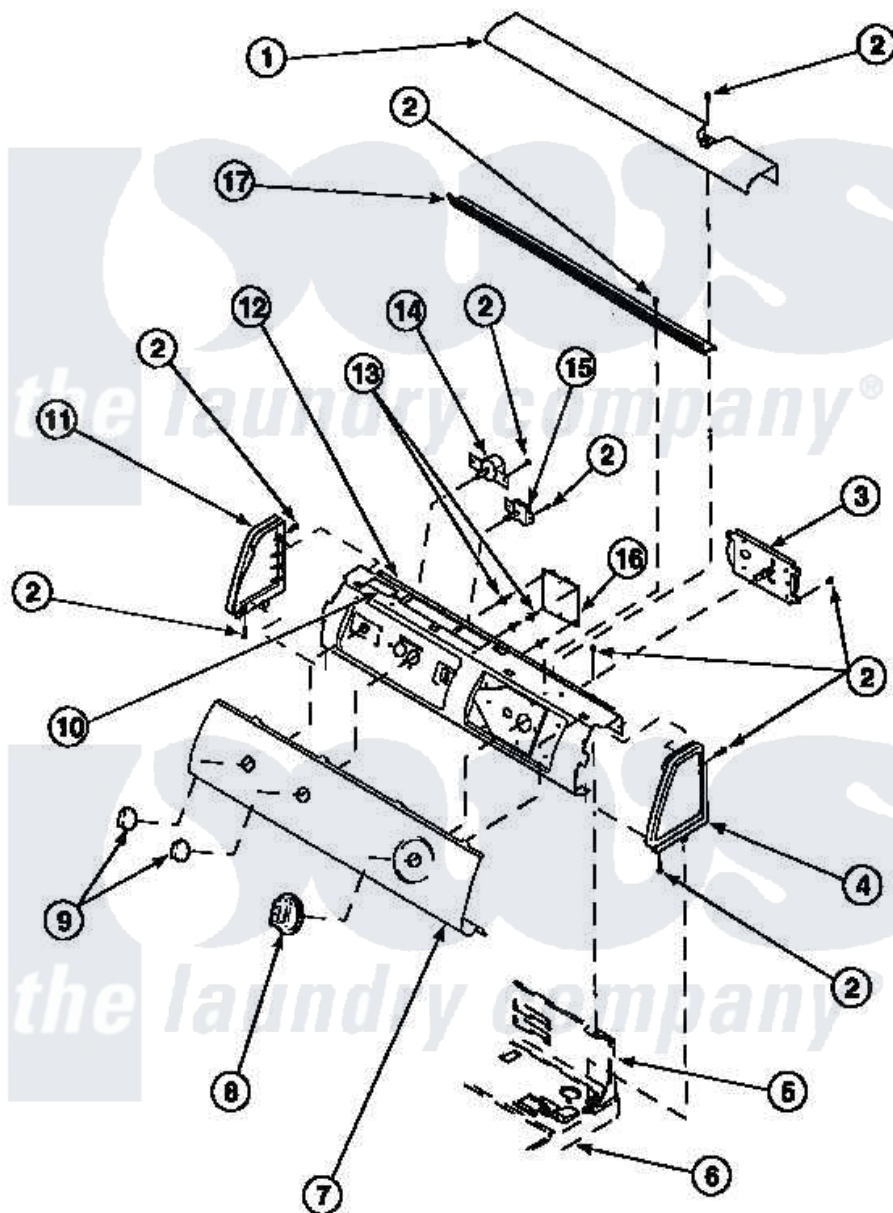

# Amana LE7111WB (BOM: PLE7111WB) 07 - GRAPHIC PANEL, CONTROL HOOD AND CONTROLS

Amana Residential Amana LE7111WB (BOM: PLE7111WB) Dryer Parts Parts Diagram 07 - GRAPHIC PANEL, CONTROL HOOD AND CONTROLS  
Click on the part number to view part

Item	Original Part Number	Replaced By	Status	Part Description
1	500302		Not Available	COVER, TOP
2	501086	<a href="#">90767</a>		Screw, 8A X 3/8 HeX Washer Head Tapping
3	501881		Not Available	TIMER
4	34815		Not Available	PANEL, END R.H. (BLK)
5	500343		Not Available	PANEL, BACK(HOME HOOD)
6	500085P		Not Available	(ADD LETTER L-L, W-W TO PART N
8	500311	<a href="#">502220W</a>		Knob, Timer
9	<a href="#">34847</a>			Assembly, Knob-Rotary
10	24903		Not Available	STICKER, DISCONNECT POW
11	<a href="#">34816</a>			Panel, End
12	500300		Not Available	BRACKET, CONTROL SUPPORT-MECH
15	<a href="#">500823</a>			Signal, Rotary