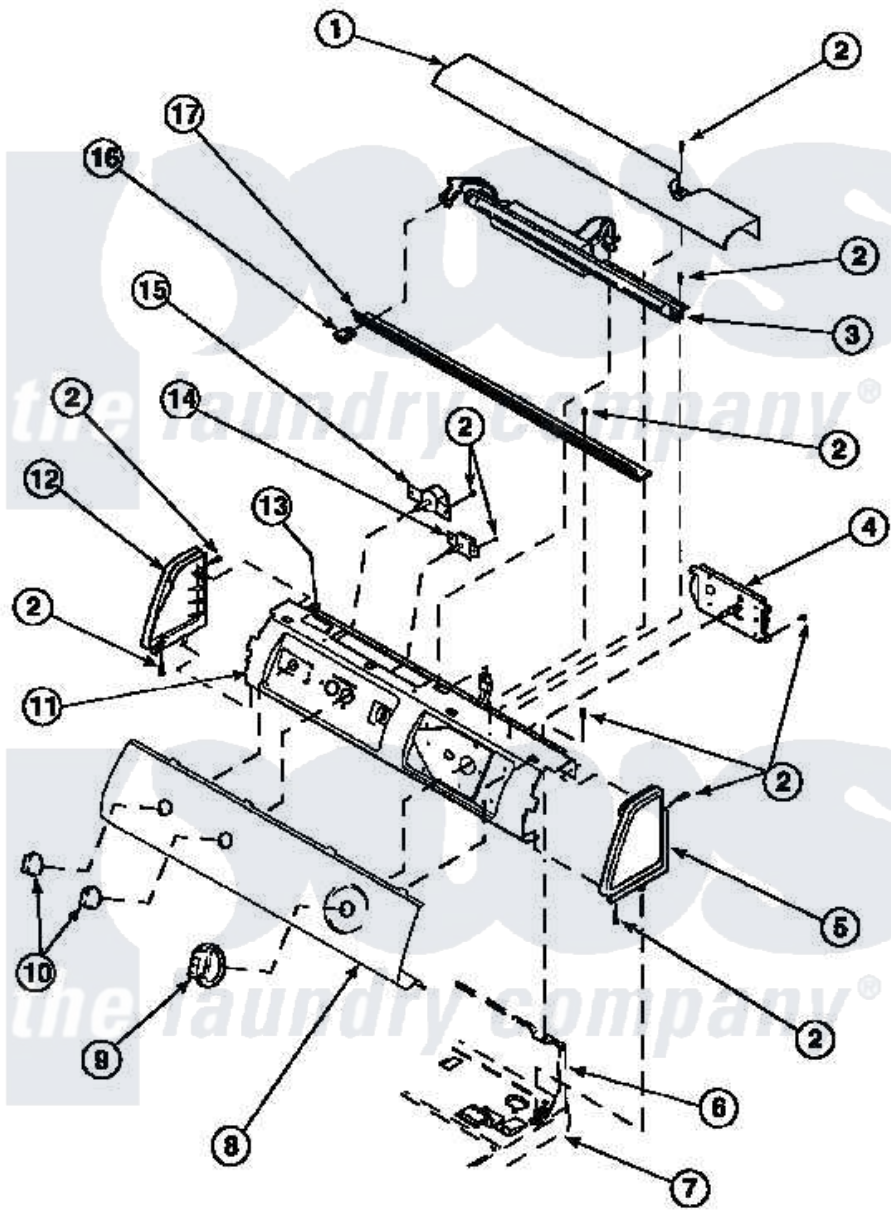

Amana LE7111WB (BOM: PLE7111WB) 08 - GRAPHIC PANEL, CONTROL HOOD AND CONTROLS

Amana Residential Amana LE7111WB (BOM: PLE7111WB) Dryer Parts Parts Diagram 08 - GRAPHIC PANEL, CONTROL HOOD AND CONTROLS
 Click on the part number to view part

Item	Original Part Number	Replaced By	Status	Part Description
2	501086	90767		Screw, 8A X 3/8 HeX Washer Head Tapping
6	500343		Not Available	PANEL,BACK(HOME HOOD)
7	500085P		Not Available	(ADD LETTER L-L, W-W TO PART N
11	500300		Not Available	BRACKET,CONTROL SUPPORT-MECH
13	24903		Not Available	STICKER,DISCONNECT POW
14	500823			Signal, Rotary