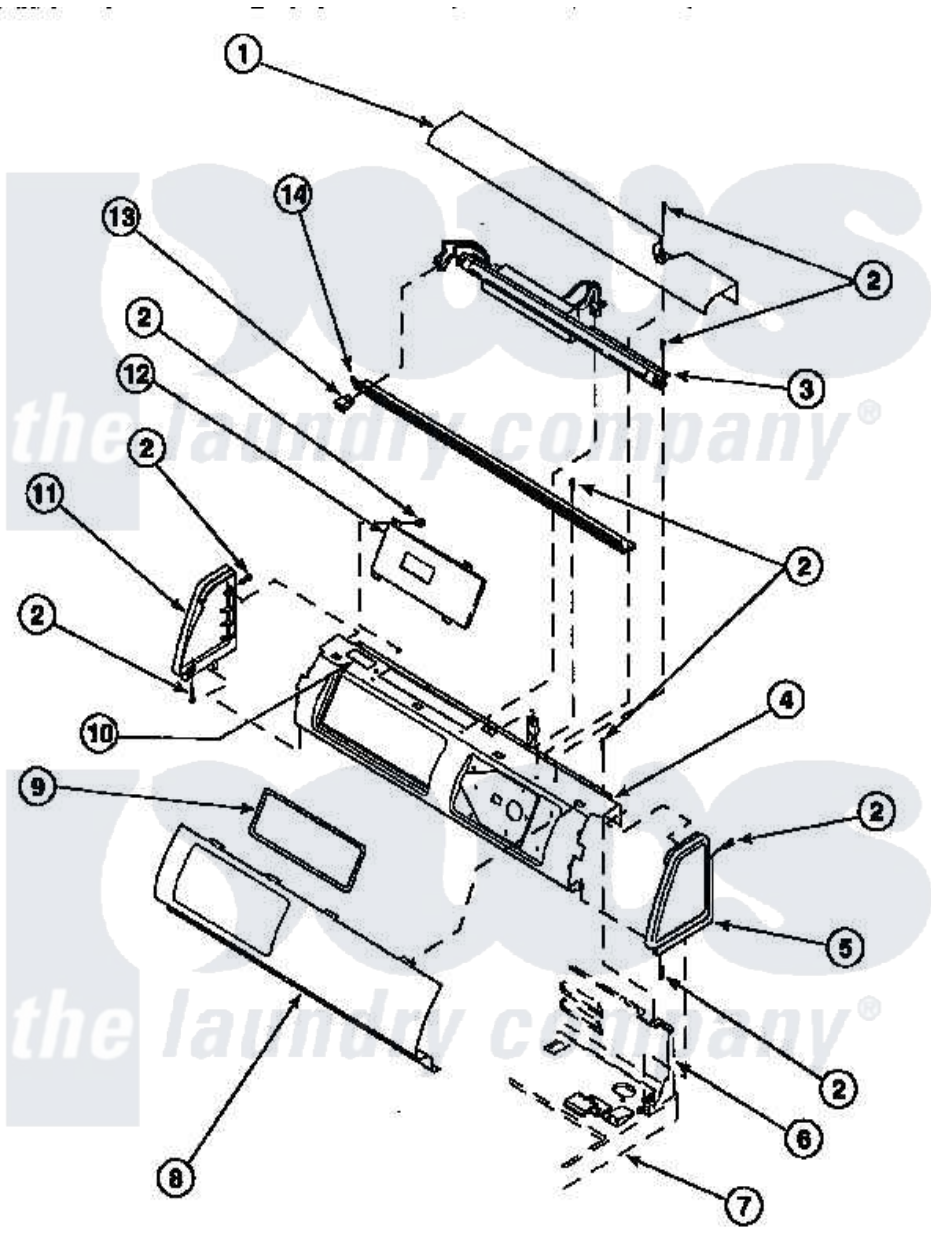

**Amana LE7111WB (BOM: PLE7111WB) 09 - GRAPHIC PANEL, CONTROL HOOD AND CONTROLS**

Amana [Residential Amana LE7111WB \(BOM: PLE7111WB\) Dryer Parts](#) Parts Diagram 09 - GRAPHIC PANEL, CONTROL HOOD AND CONTROLS  
 Click on the part number to view part

Item	Original Part Number	Replaced By	Status	Part Description
2	501086	<a href="#">90767</a>		Screw, 8A X 3/8 HeX Washer Head Tapping
6	500343		Not Available	PANEL,BACK(HOME HOOD)
7	500085P		Not Available	(ADD LETTER L-L, W-W TO PART N
10	24903		Not Available	STICKER,DISCONNECT POW