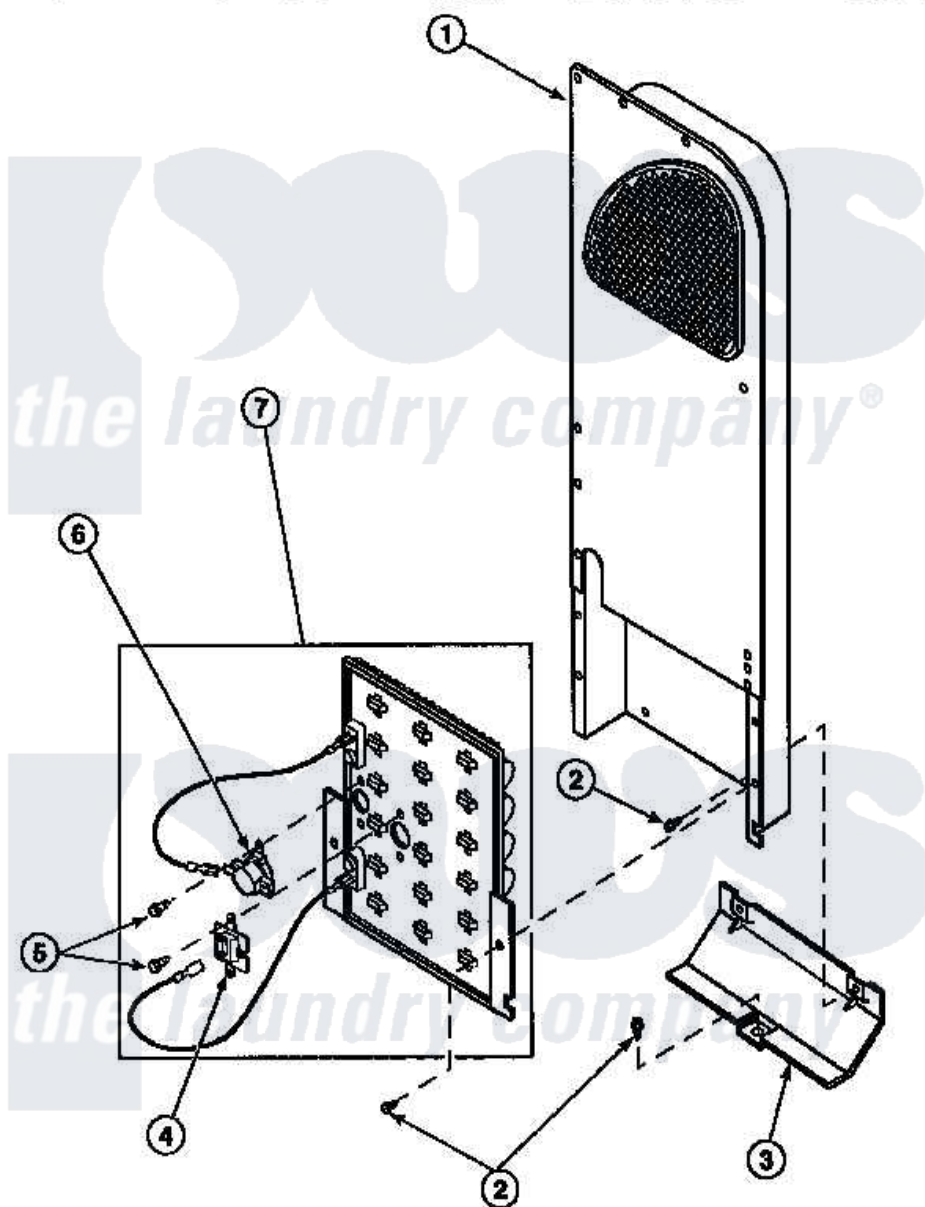

**Amana LE7111WB (BOM: PLE7111WB) 10 - HEATER BOX ASSY
ORIGINALLY ON ELEC DRYER**

Amana [Residential Amana LE7111WB \(BOM: PLE7111WB\) Dryer Parts](#) Parts Diagram 10 - HEATER BOX
ASSY ORIGINALLY ON ELEC DRYER
[Click on the part number to view part](#)

Item	Original Part Number	Replaced By	Status	Part Description
1	500179P	503605		Assembly, Heater Duct
2	501668	503688		Screw, 10B-16 X .34 I
3	60952		Not Available	SHIELD,HEAT DUCT
4	62600	40113801		Fuse, Thermal
5	23222	3177991		Screw
6	Y62641	W10116735		Thermistor-Fix
7	61928			Heater Assembly 208V
"	61927			Heater Assembly