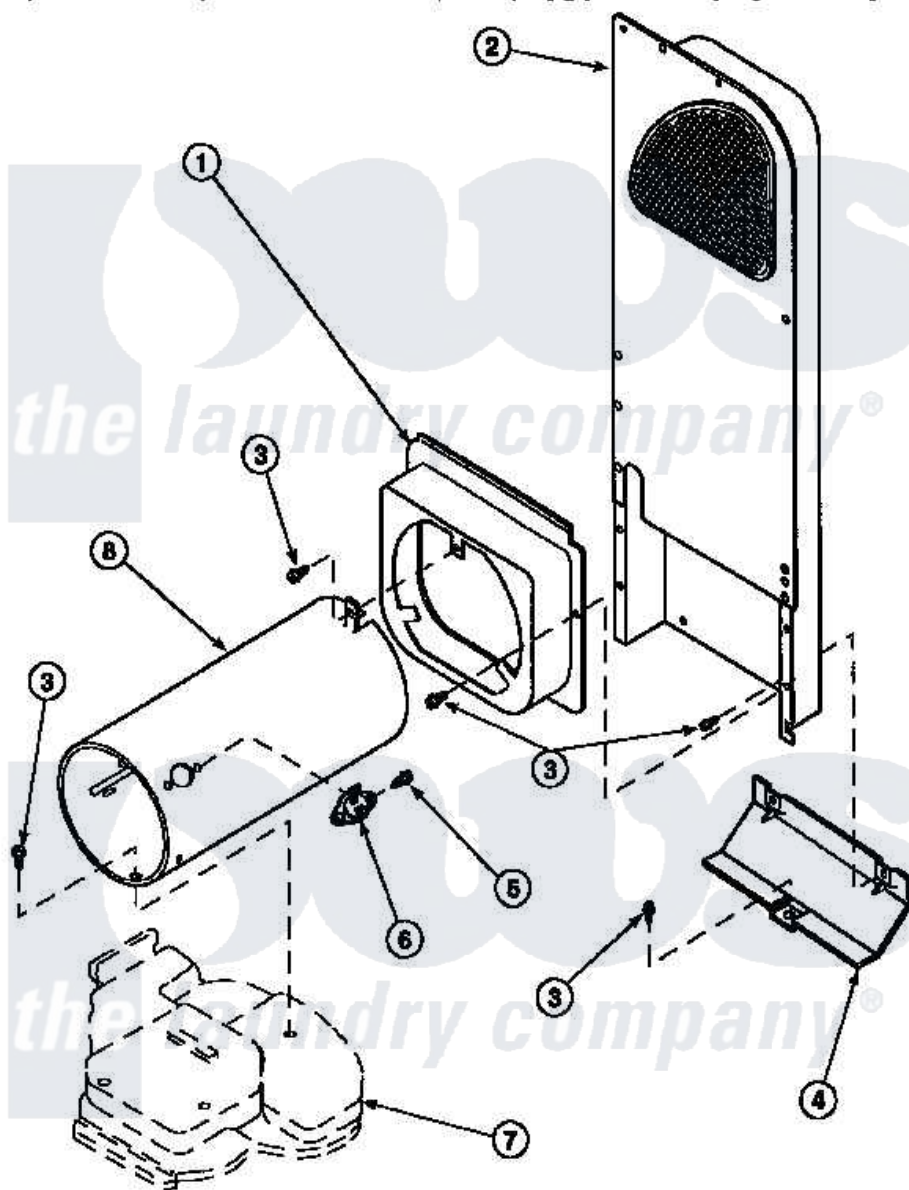

**Amana LE7111WB (BOM: PLE7111WB) 11 - HEATER BOX ASSY  
ORIGINALLY ON GAS DRYER**

Amana [Residential Amana LE7111WB \(BOM: PLE7111WB\) Dryer Parts](#) Parts Diagram 11 - HEATER BOX ASSY ORIGINALLY ON GAS DRYER  
Click on the part number to view part

Item	Original Part Number	Replaced By	Status	Part Description
2	500179P	<a href="#">503605</a>		Assembly, Heater Duct
3	501668	<a href="#">503688</a>		Screw, 10B-16 X .34 I
4	60952		Not Available	SHIELD,HEAT DUCT
7	<a href="#">500070</a>			Base, Dryer