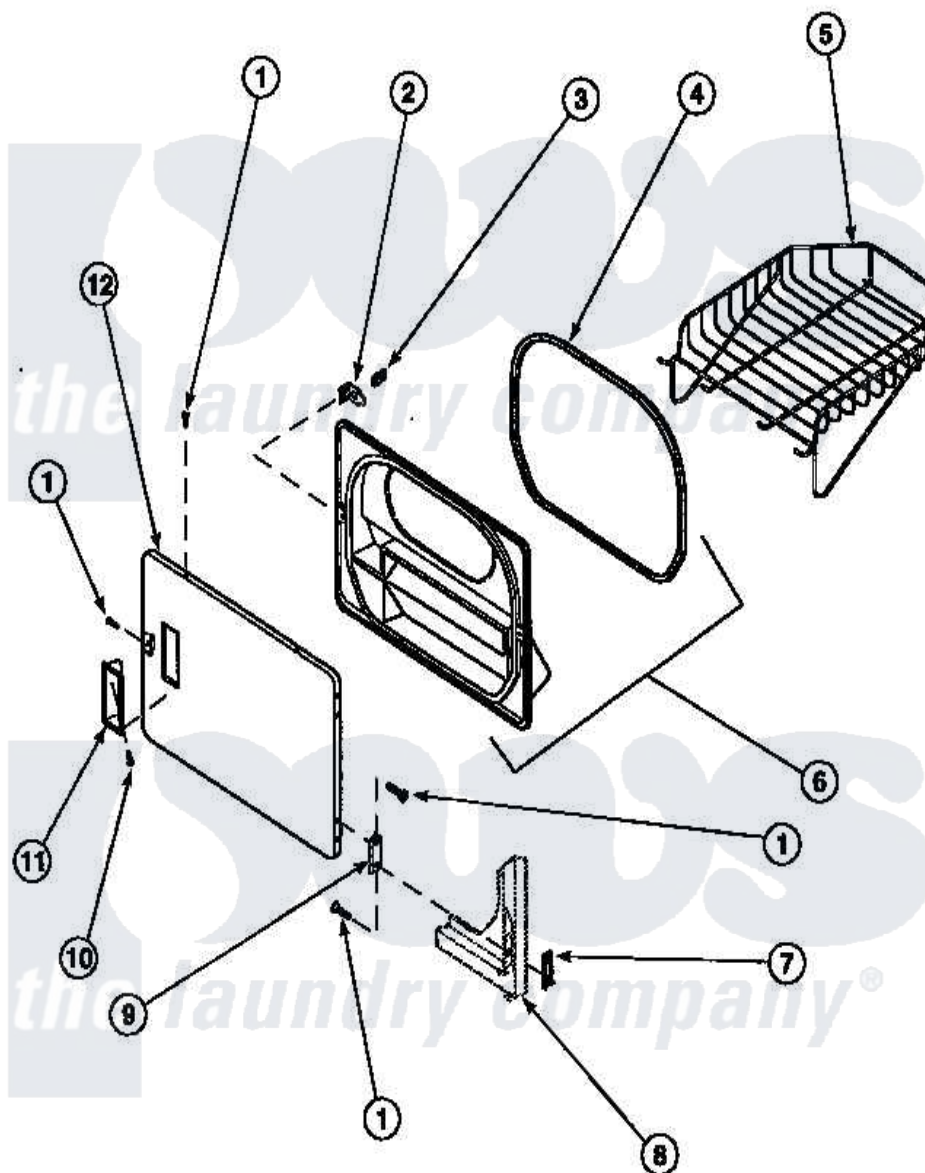

# Amana LE7111WB (BOM: PLE7111WB) 13 - LOADING DOOR WITH DRYING RACK

Amana Residential Amana LE7111WB (BOM: PLE7111WB) Dryer Parts Parts Diagram 13 - LOADING DOOR WITH DRYING RACK

Click on the part number to view part

Item	Original Part Number	Replaced By	Status	Part Description
1	<a href="#">500226</a>			Screw, 8b-16 x 5/8 Tap
2	500223	<a href="#">40116201</a>		Bracket, Door Strike
3	500039	<a href="#">510181</a>		Strike Doormetal
4	500200		Not Available	SEAL,DOOR
5	501295P		Not Available	RACK, DRYING
6	500199		Not Available	ASSY,LINER & SEAL
7	<a href="#">500236</a>			Clip, Door Hinge Mount
9	500041	<a href="#">Y503676</a>		Hinge, Door And Top
10	500297	<a href="#">8281236</a>		Screw
11	500042		Not Available	DOOR PULL