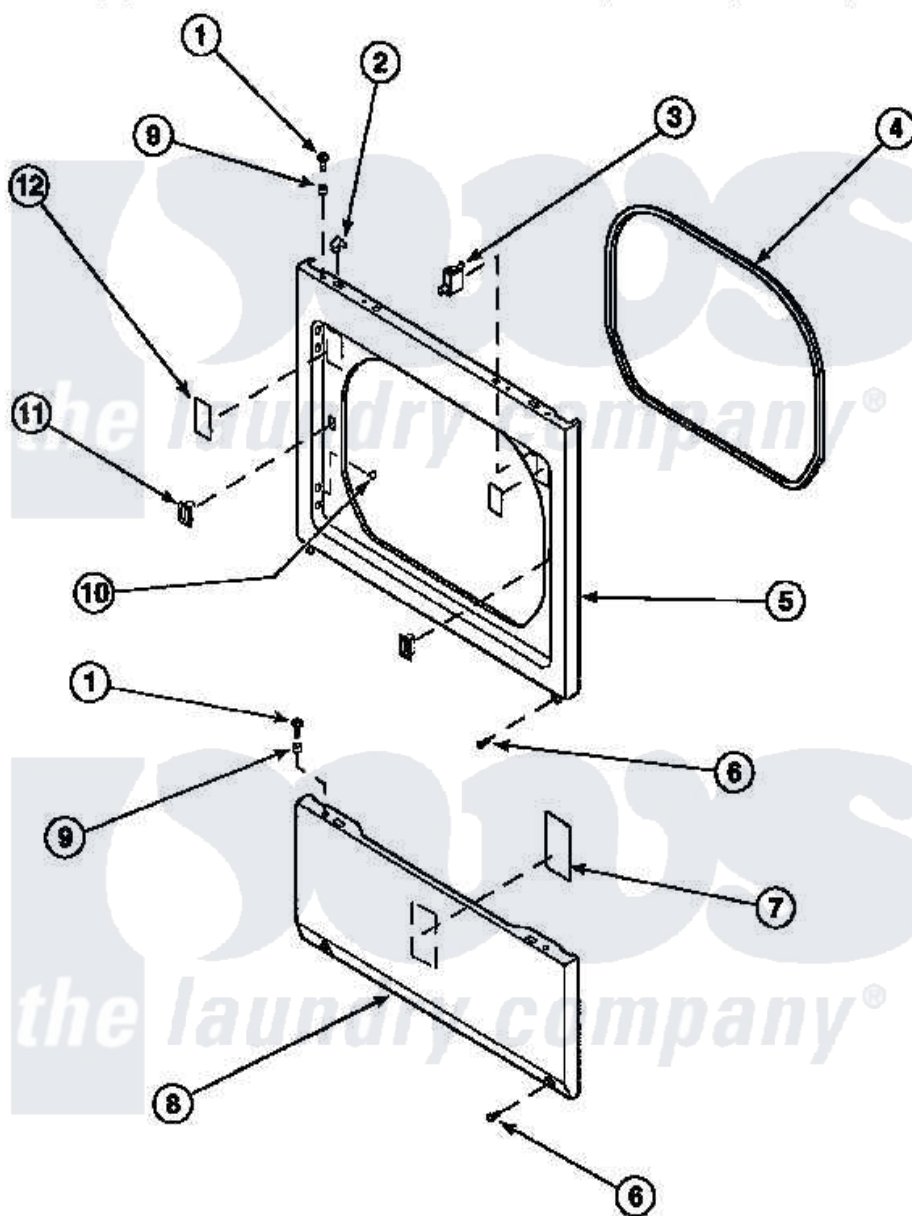

Amana LE7111WB (BOM: PLE7111WB) 14 - LOWER ACCESS PANEL, FRONT PANEL AND SEAL

Amana Residential Amana LE7111WB (BOM: PLE7111WB) Dryer Parts Parts Diagram 14 - LOWER ACCESS PANEL, FRONT PANEL AND SEAL
 Click on the part number to view part

Item	Original Part Number	Replaced By	Status	Part Description
1	32671	Y014874		Screw, Idler Arm And Sleeve
2	56080	22001650		Fastener, Spring
3	Y62872	W10169313		Switch-Dor
4	500034			Seal, Front Panel
6	33562	27001200		Screw
9	56079	505187		Locator, Panel
10	500227	505295		Screw, No.8ab-16 x 3/4 PH
11	54660	LA-1003		Door Catch Kit
12	500281		Not Available	STICKER