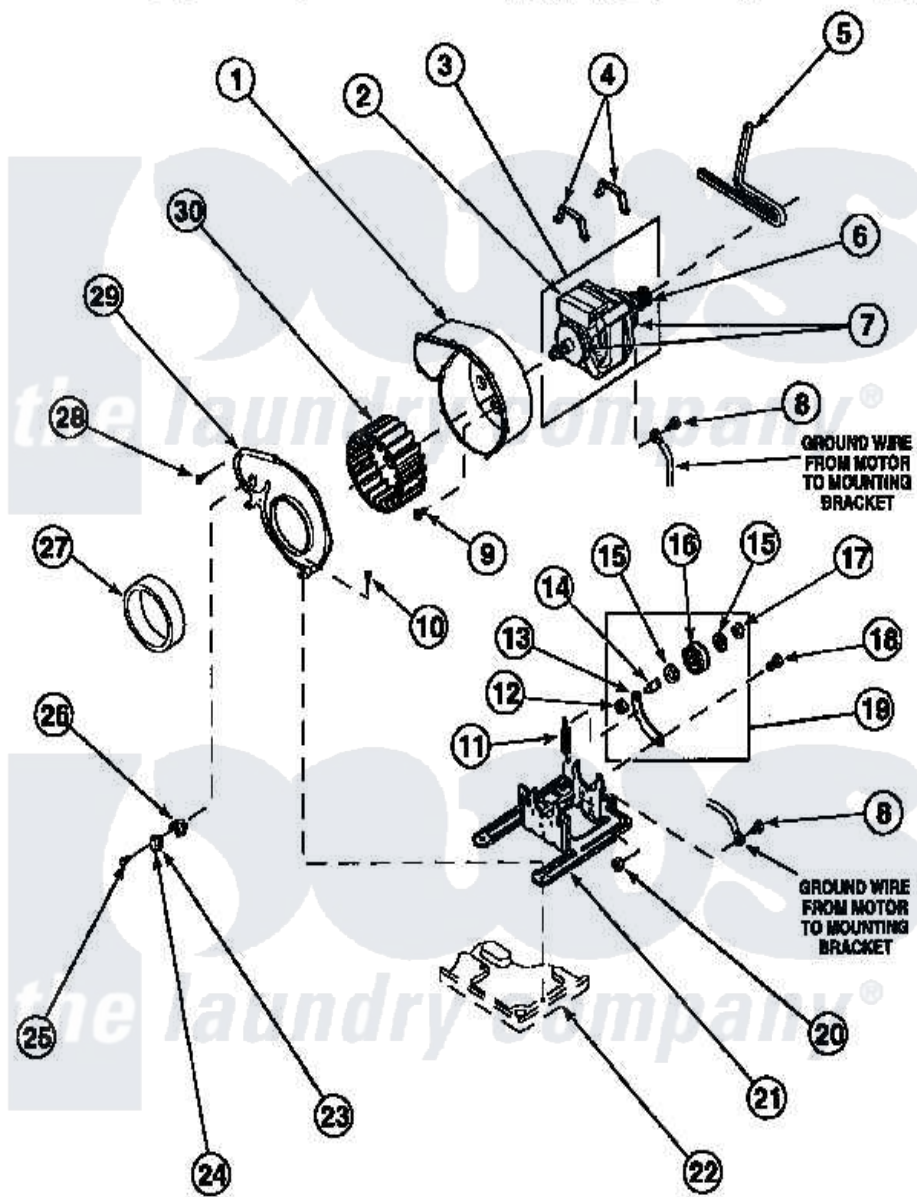

Amana LE7111WB (BOM: PLE7111WB) 15 - MOTOR, EXHAUST FAN AND BELT

Amana Residential Amana LE7111WB (BOM: PLE7111WB) Dryer Parts Parts Diagram 15 - MOTOR, EXHAUST FAN AND BELT

Click on the part number to view part

Item	Original Part Number	Replaced By	Status	Part Description
1	56020			Housing, Blower
2	501218		Not Available	MOTOR SWITCH (DOES NOT INCLUDE THERMAL PROT
3	501211	2200376		Motor
4	Y58047	660658		Clamp, Motor Mounting 343481 685441
5	59174	4011201		Belt, Cylinder
6	500011			Pulley, Motor
7	590P3			Motor Hub Ring Kit
8	20530			Screw, 10-24 x 3/8 Hex
9	Y31645	27001200		Screw
10	33562	27001200		Screw
11	56076			Spring, Idler
12	56156	358160		Nut
13	500910	37001144		Assembly- Idler

14	56461		Shaft
15	52549		Washer, 501 ID X3/4 Odx
16	Y54414		Assembly, Wheel And Bearing
17	23748		Ring, Retaining
18	500824		Screw, 1/4-20 Unc Hex
19	500269	37001287	Assembly, Idler Lever/Shaft/Pulley
20	52566	27001225	Nut, Jam Mid Lock 1/4-20
21	500822	503613	Mount, Motor
22	500070		Base, Dryer
24	503551		Thermostat, Cycling
"	Y61372		Thermostat
25	23222	3177991	Screw
"	Y33561	489464	Screw
26	61401	61623	Thermostat, Heater-BR
27	500313		Seal, Blower Housing
28	31260		Screw, No.8 X 3/8 Ind H
29	500078	511969P	Kit Blower Housing And Cover
30	56000	510139P	Assembly Blower Fan Package