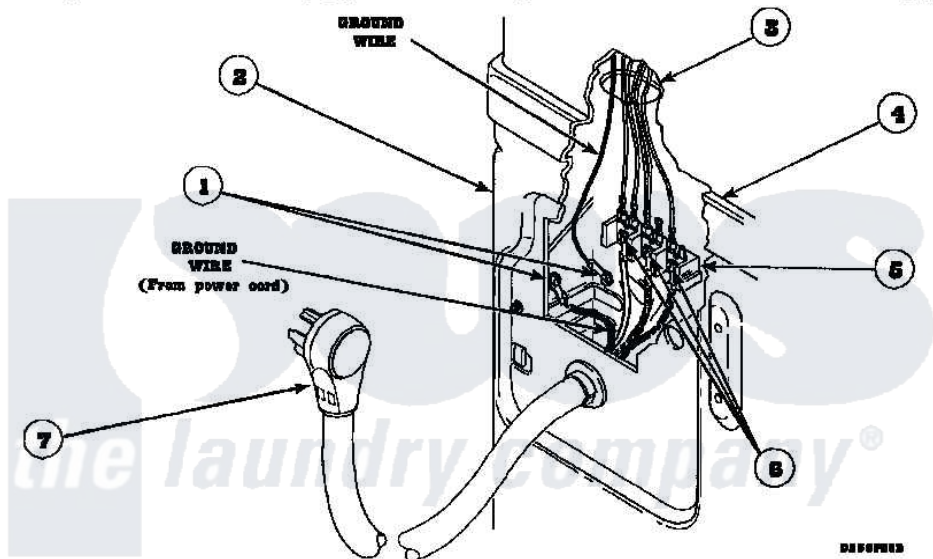

Amana LE7111WB (BOM: PLE7111WB) 17 - POWER CORDS

Amana Residential Amana LE7111WB (BOM: PLE7111WB) Dryer Parts Parts Diagram 17 - POWER CORDS
 Click on the part number to view part

Item	Original Part Number	Replaced By	Status	Part Description
1	20530			Screw, 10-24 x 3/8 Hex
2	500001P		Not Available	(ADD LETTER BEFORE "P" IN PART
3	500343		Not Available	PANEL, BACK(HOME HOOD)
4	500085P		Not Available	(ADD LETTER L-L, W-W TO PART N
5	61923P	61923		Block, Terminal
6	Y61199	3400094		Screw, 10-32 X 3/8