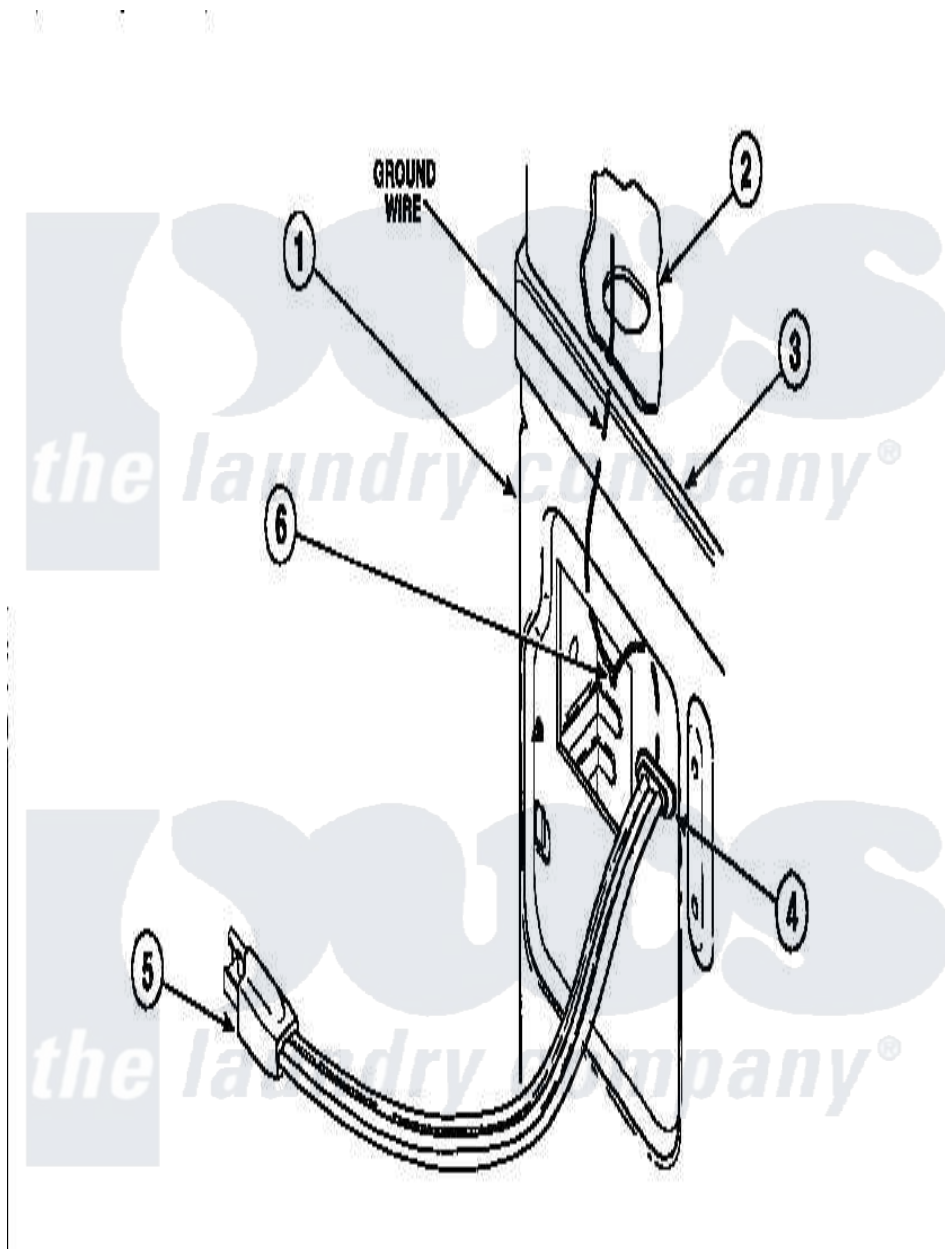

Amana LE7111WB (BOM: PLE7111WB) 18 - POWER CORDS

Amana Residential Amana LE7111WB (BOM: PLE7111WB) Dryer Parts Parts Diagram 18 - POWER CORDS
 Click on the part number to view part

Item	Original Part Number	Replaced By	Status	Part Description
1	500001P		Not Available	(ADD LETTER BEFORE "P" IN PART
2	500343		Not Available	PANEL, BACK(HOME HOOD)
3	500085P		Not Available	(ADD LETTER L-L, W-W TO PART N
6	20530			Screw, 10-24 x 3/8 Hex