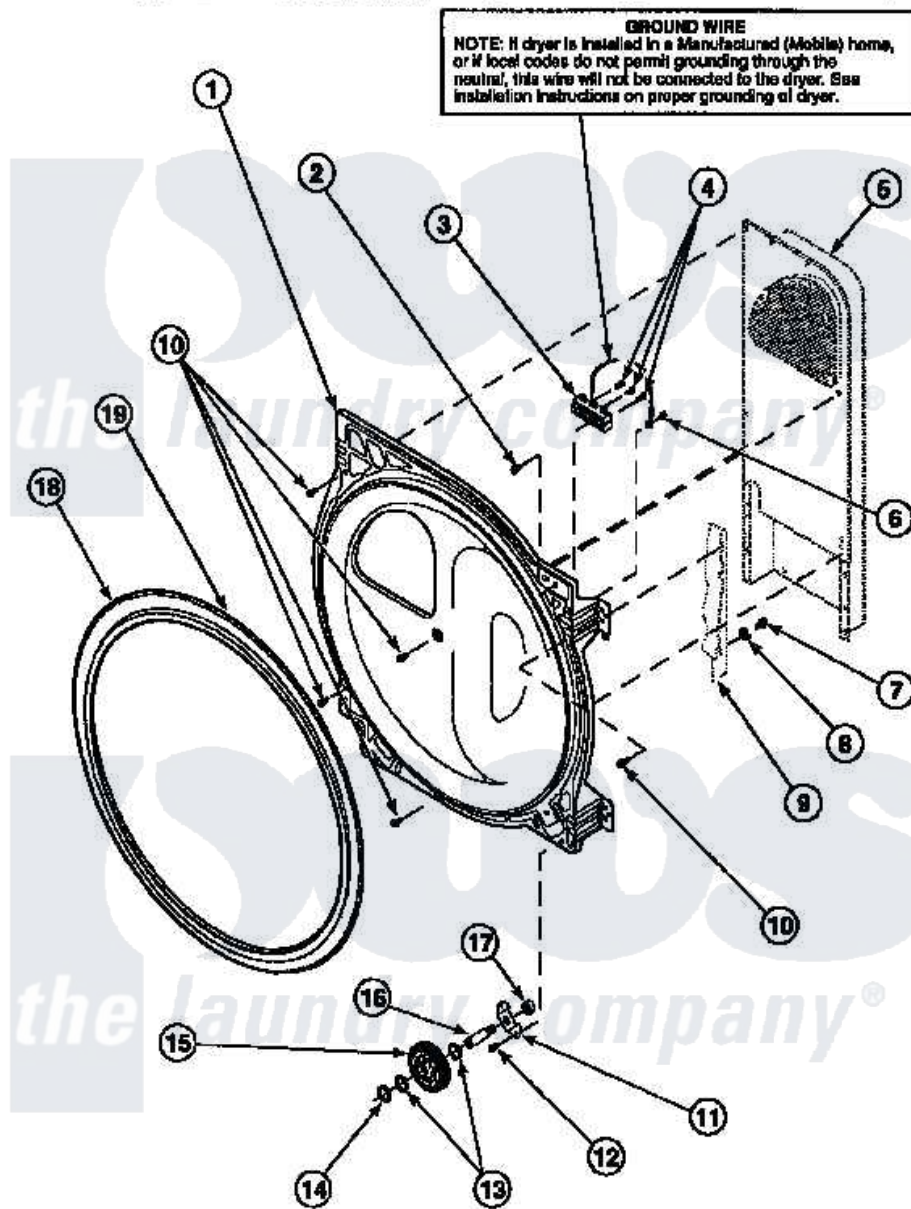

**Amana LE7111WB (BOM: PLE7111WB) 19 - REAR
BLKHD/SEAL/CYLINDER ROLLER/TERM BLK**

Amana Residential Amana LE7111WB (BOM: PLE7111WB) Dryer Parts Parts Diagram 19 - REAR
BLKHD/SEAL/CYLINDER ROLLER/TERM BLK
Click on the part number to view part

Item	Original Part Number	Replaced By	Status	Part Description
1	502614W	502614WP		Bulkhead, Rear
"	Y501154		Not Available	ASSY, BULKHEAD
2	501285			Screw, No.12 X 9/16-Pla
3	61923P	61923		Block, Terminal
4	Y61199	3400094		Screw, 10-32 X 3/8
5	500179P	503605		Assembly, Heater Duct
6	20530			Screw, 10-24 x 3/8 Hex
7	20530			Screw, 10-24 x 3/8 Hex
8	51474		Not Available	WASHER, 13/64IDX1/2ODX.
9	500001P		Not Available	(ADD LETTER BEFORE "P" IN PART
10	501668	503688		Screw, 10B-16 X .34 I
11	500062	40113601		Assembly, Roller Brkt
12	501668	503688		Screw, 10B-16 X .34 I
13	52549			Washer, 501 ID X3/4 Odx

14	23748		Ring, Retaining
15	500214P	37001042	Assembly, Cylinder Roller
16	56461		Shaft
17	56156	358160	Nut
18	501801	37001132	Seal, Cylinder
19	22506P	511637P	Adh Dow 737 Clr 3 Oz Tube