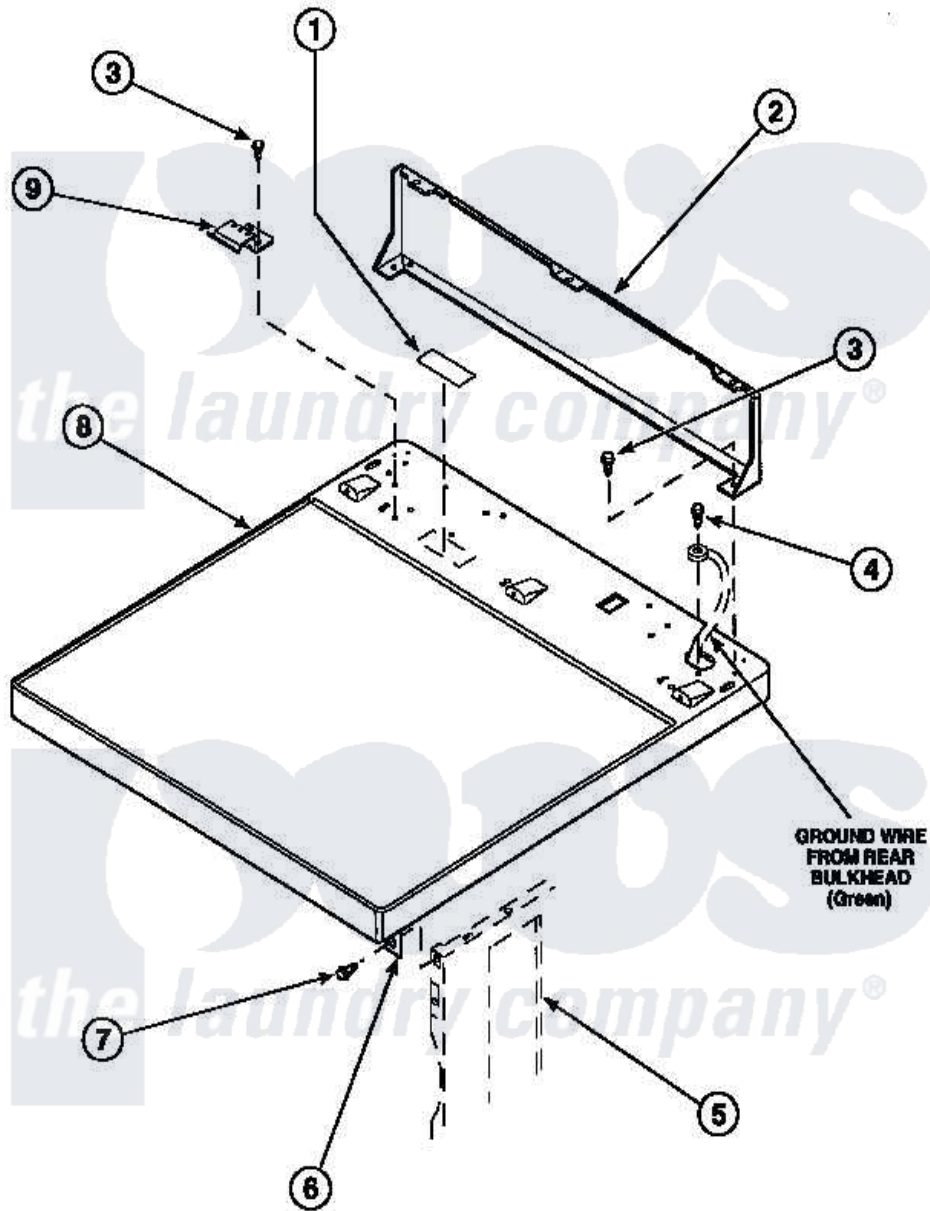

**Amana LE7111WM (BOM: PLE7111WM) 01 - CABINET TOP AND CONTROL HOOD REAR PANEL**

Amana Residential Amana LE7111WM (BOM: PLE7111WM) Dryer Parts Parts Diagram 01 - CABINET TOP AND CONTROL HOOD REAR PANEL  
 Click on the part number to view part

Item	Original Part Number	Replaced By	Status	Part Description
1	24903		Not Available	STICKER,DISCONNECT POW
2	500343		Not Available	PANEL,BACK(HOME HOOD)
3	501086	<a href="#">90767</a>		Screw, 8A X 3/8 HeX Washer Head Tapping
4	<a href="#">20530</a>			Screw, 10-24 x 3/8 Hex
5	500001P		Not Available	(ADD LETTER BEFORE "P" IN PART
6	500084	<a href="#">40130801</a>		Bracket, Top Mount
7	33562	<a href="#">27001200</a>		Screw
8	500085P		Not Available	(ADD LETTER L-L, W-W TO PART N
9	501241	<a href="#">Y503876</a>		Clip, Hold Down