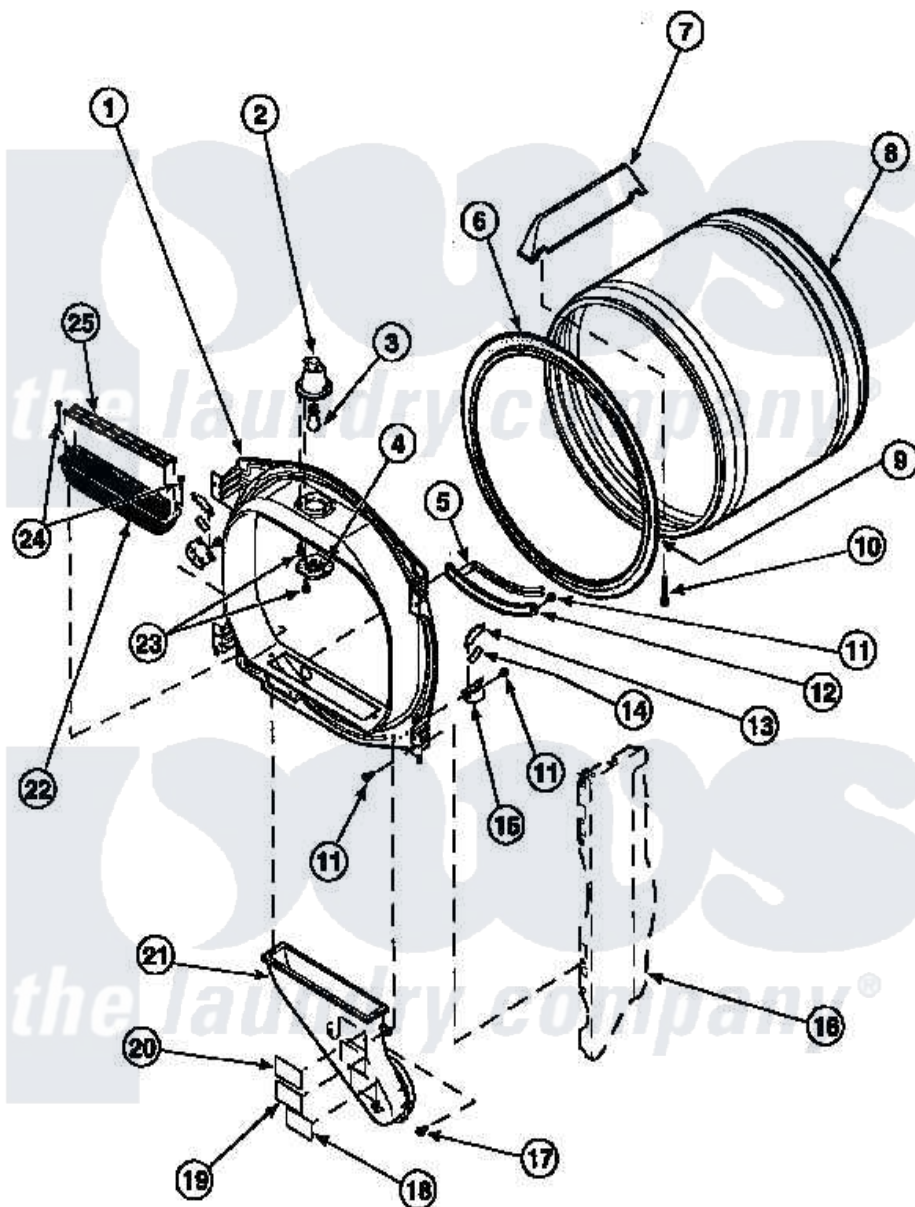

Amana LE7111WM (BOM: PLE7111WM) 03 - FR BLKHD, AIR DUCT, FELT SEAL & CYLINDER

Amana Residential Amana LE7111WM (BOM: PLE7111WM) Dryer Parts Parts Diagram 03 - FR BLKHD, AIR DUCT, FELT SEAL & CYLINDER
 Click on the part number to view part

Item	Original Part Number	Replaced By	Status	Part Description
1	500117W		Not Available	ASSY,BULKHEAD-FRONT-COMP
2	500153		Not Available	CYLINDER LIGHT HOUSING
6	501801	37001132		Seal, Cylinder
7	500022	510102		Baffle- SH
8	500013WP		Not Available	ASSY,CYLINDER-HOME-
9	22506P	511637P		Adh Dow 737 Clr 3 Oz Tube
10	Y62588			Screw, 10BT-12 X 1 Tap
13	Y501676	37001298		Glide- Dry
15	501554	12002090		Bracket
16	500001P		Not Available	(ADD LETTER BEFORE "P" IN PART
17	Y31645	27001200		Screw
18	56259		Not Available	STICKER
19	500049		Not Available	STICKER

21	502231	Not Available	DUCT, HEAT
22	502140P		Filter, Lint Kit
24	500226		Screw, 8b-16 x 5/8 Tap
25	502092		Cover, Lint Filter