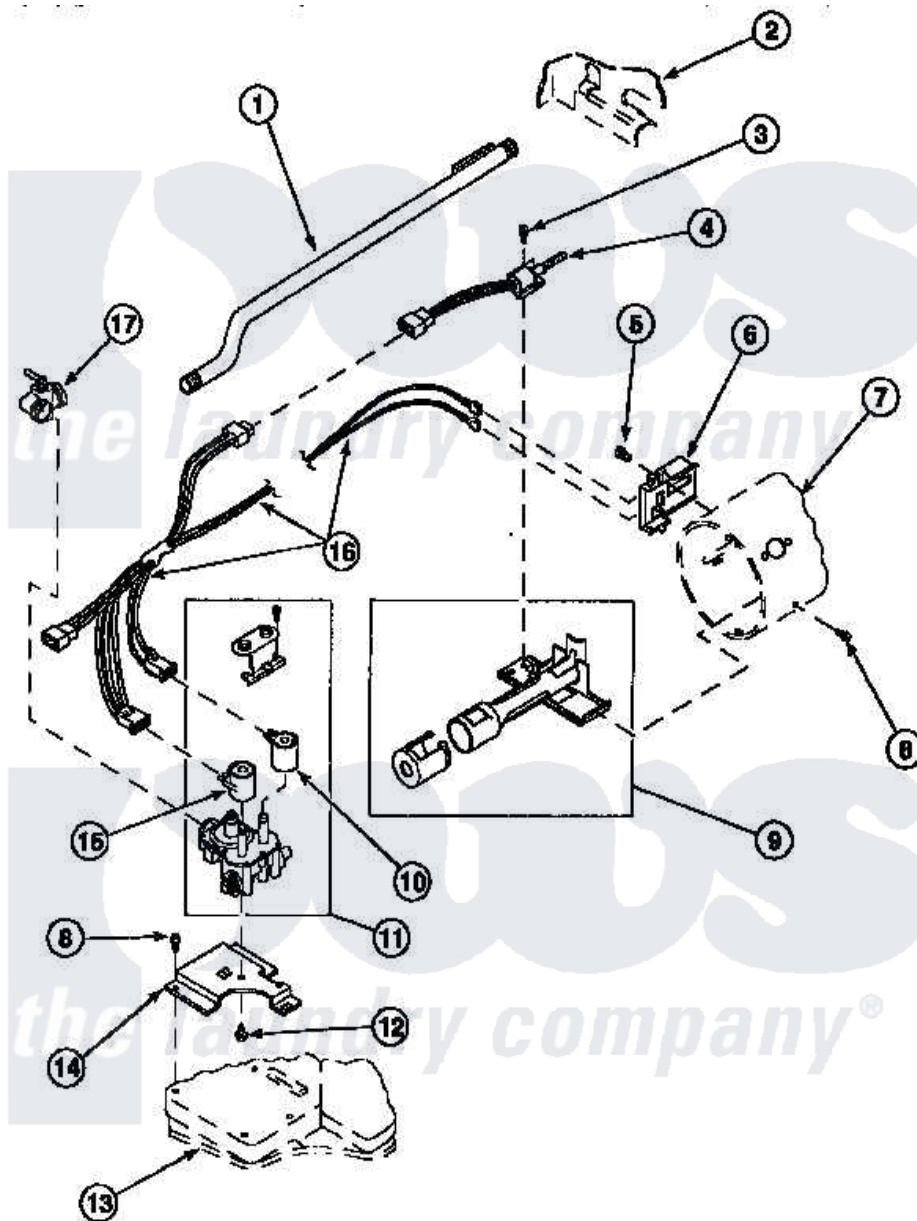

# Amana LE7111WM (BOM: PLE7111WM) 04 - GAS VALVE, IGNITER & GAS CONVERSION KITS

Amana Residential Amana LE7111WM (BOM: PLE7111WM) Dryer Parts Parts Diagram 04 - GAS VALVE, IGNITER & GAS CONVERSION KITS

[Click on the part number to view part](#)

Item	Original Part Number	Replaced By	Status	Part Description
2	500001P		Not Available	(ADD LETTER BEFORE "P" IN PART
5	23222	<a href="#">3177991</a>		Screw
8	501668	<a href="#">503688</a>		Screw, 10B-16 X .34 I
13	<a href="#">500070</a>			Base, Dryer
NI	502378		Not Available	ASSY, WIRE HARNESS