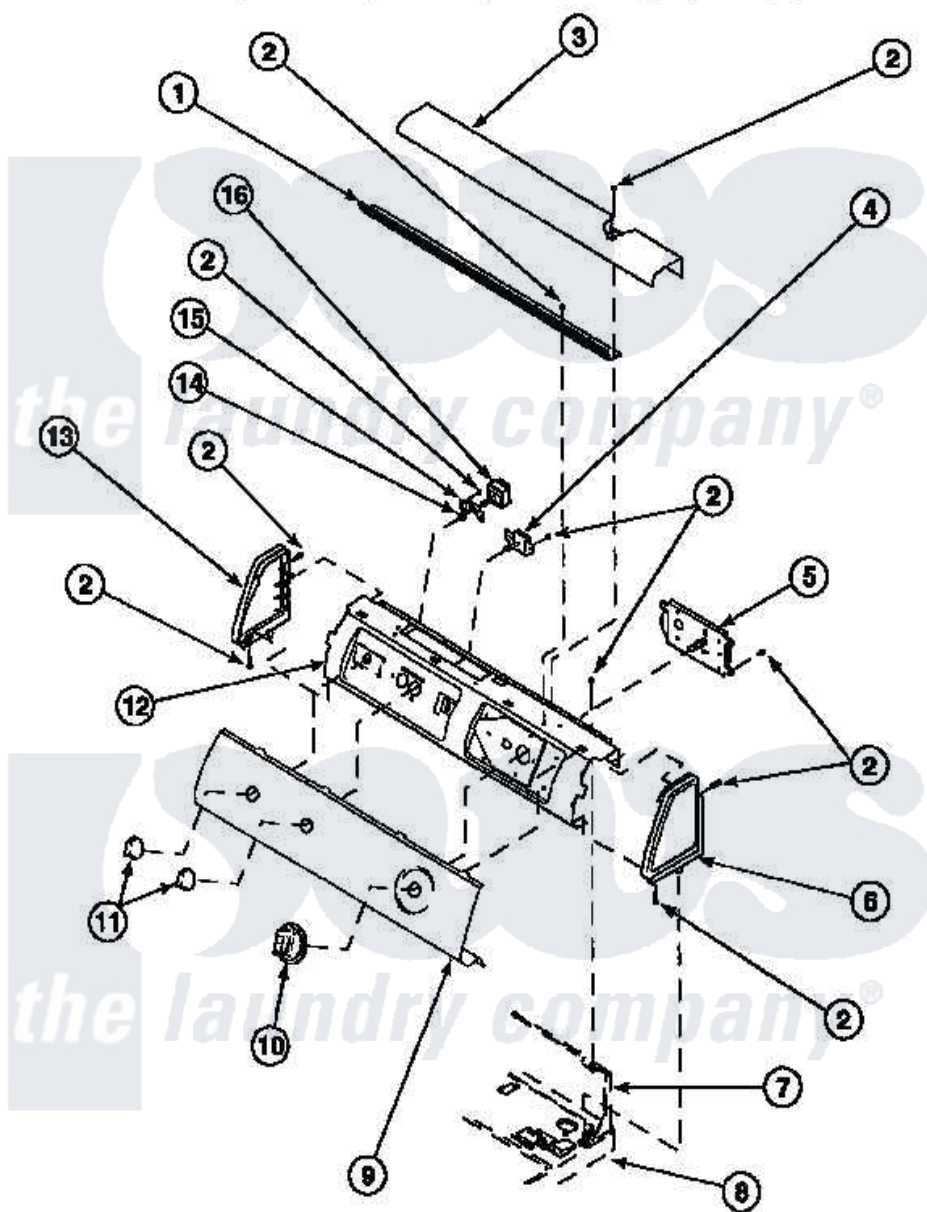

Amana LE7111WM (BOM: PLE7111WM) 06 - GRAPHIC PANEL, CONTROL HOOD AND CONTROLS

Amana Residential Amana LE7111WM (BOM: PLE7111WM) Dryer Parts Parts Diagram 06 - GRAPHIC PANEL, CONTROL HOOD AND CONTROLS
 Click on the part number to view part

Item	Original Part Number	Replaced By	Status	Part Description
1	500305		Not Available	DIFFUSER W/OUT HOLE
2	501086	90767		Screw, 8A X 3/8 HeX Washer Head Tapping
3	500303		Not Available	COVER, TOP
4	500823			Signal, Rotary
5	501881		Not Available	TIMER
6	34817		Not Available	END CAP(RIGHT)
7	500343		Not Available	PANEL,BACK(HOME HOOD)
8	500085P		Not Available	(ADD LETTER L-L, W-W TO PART N
10	502220		Not Available	KNOB, TIMER
11	36701		Not Available	KNOB, TEMP
12	500300		Not Available	BRACKET,CONTROL SUPPORT-MECH
13	34818		Not Available	END CAP(LEFT)
14	57584		Not Available	NUT