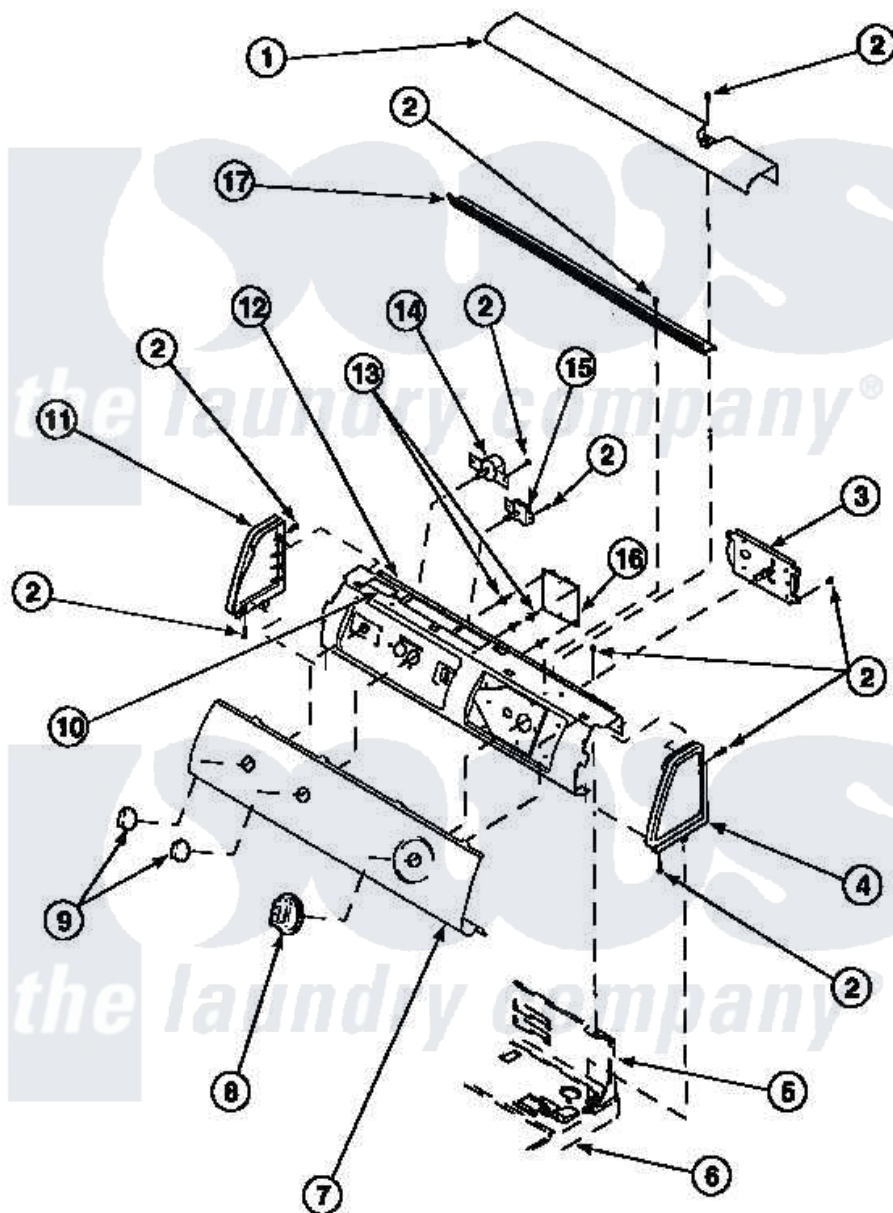

Amana LE7111WM (BOM: PLE7111WM) 07 - GRAPHIC PANEL, CONTROL HOOD AND CONTROLS

Amana Residential Amana LE7111WM (BOM: PLE7111WM) Dryer Parts Parts Diagram 07 - GRAPHIC PANEL, CONTROL HOOD AND CONTROLS
 Click on the part number to view part

Item	Original Part Number	Replaced By	Status	Part Description
1	500303		Not Available	COVER, TOP
2	501086	90767		Screw, 8A X 3/8 HeX Washer Head Tapping
3	501881		Not Available	TIMER
4	34817		Not Available	END CAP(RIGHT)
5	500343		Not Available	PANEL, BACK(HOME HOOD)
6	500085P		Not Available	(ADD LETTER L-L, W-W TO PART N
8	502220		Not Available	KNOB, TIMER
9	36701		Not Available	KNOB, TEMP
10	24903		Not Available	STICKER, DISCONNECT POW
11	34818		Not Available	END CAP(LEFT)
12	500300		Not Available	BRACKET, CONTROL SUPPORT-MECH
15	500823			Signal, Rotary