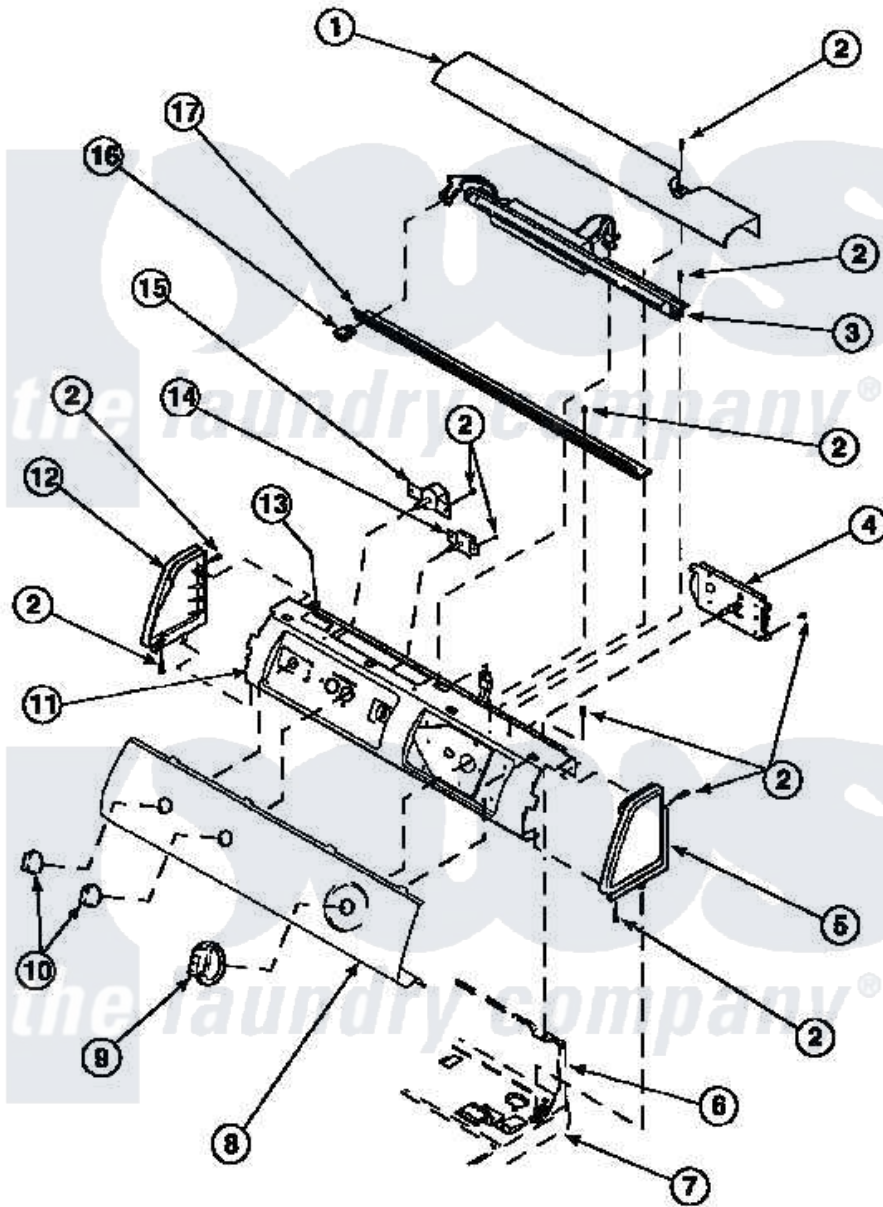

**Amana LE7111WM (BOM: PLE7111WM) 08 - GRAPHIC PANEL, CONTROL HOOD AND CONTROLS**

Amana Residential Amana LE7111WM (BOM: PLE7111WM) Dryer Parts Parts Diagram 08 - GRAPHIC PANEL, CONTROL HOOD AND CONTROLS  
 Click on the part number to view part

Item	Original Part Number	Replaced By	Status	Part Description
1	500303		Not Available	COVER, TOP
2	501086	<a href="#">90767</a>		Screw, 8A X 3/8 HeX Washer Head Tapping
5	34817		Not Available	END CAP(RIGHT)
6	500343		Not Available	PANEL,BACK(HOME HOOD)
7	500085P		Not Available	(ADD LETTER L-L, W-W TO PART N
9	502220		Not Available	KNOB, TIMER
10	36701		Not Available	KNOB, TEMP
11	500300		Not Available	BRACKET,CONTROL SUPPORT-MECH
12	34818		Not Available	END CAP(LEFT)
13	24903		Not Available	STICKER,DISCONNECT POW
14	<a href="#">500823</a>			Signal, Rotary