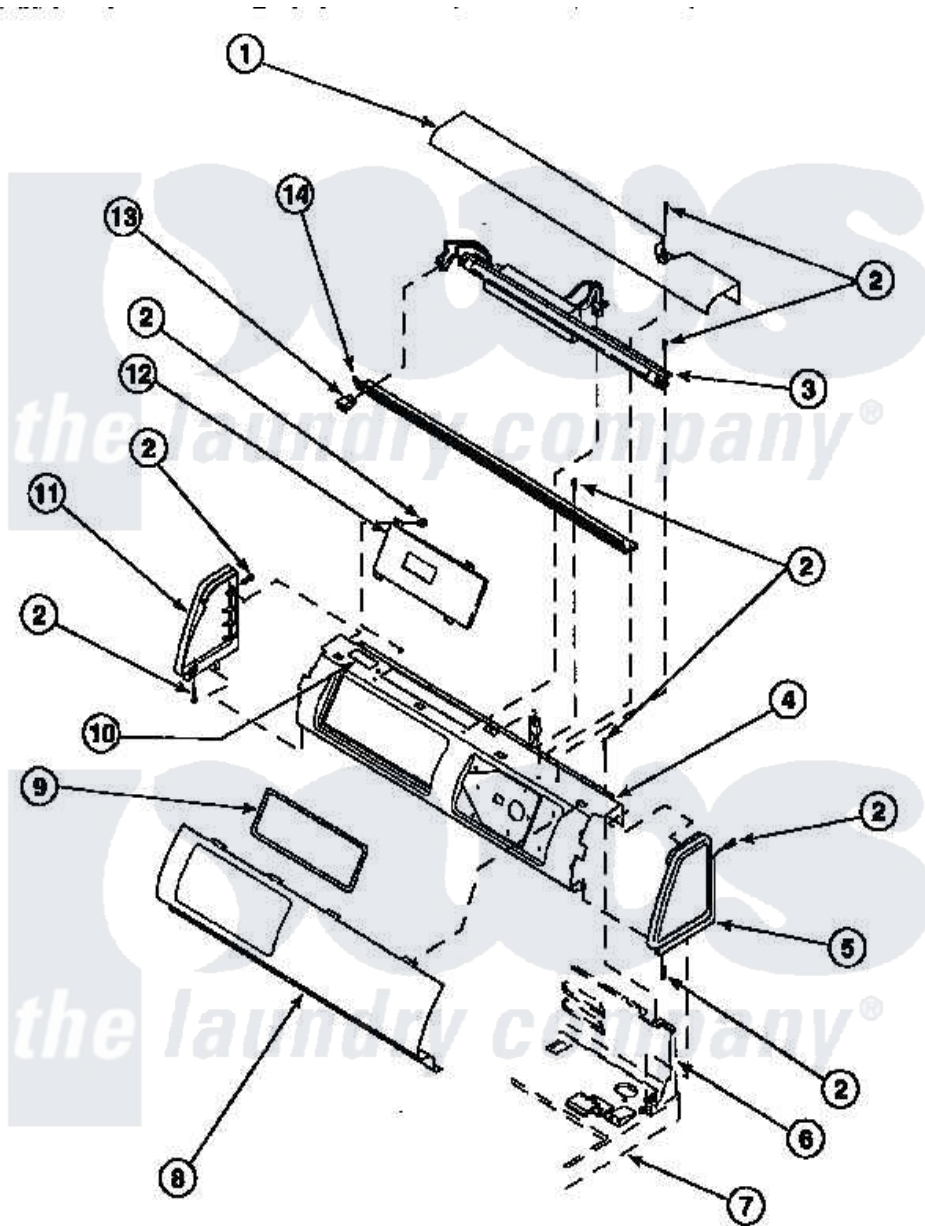

Amana LE7111WM (BOM: PLE7111WM) 09 - GRAPHIC PANEL, CONTROL HOOD AND CONTROLS

Amana [Residential Amana LE7111WM \(BOM: PLE7111WM\) Dryer Parts](#) Parts Diagram 09 - GRAPHIC PANEL, CONTROL HOOD AND CONTROLS
 Click on the part number to view part

Item	Original Part Number	Replaced By	Status	Part Description
1	500303		Not Available	COVER, TOP
2	501086	90767		Screw, 8A X 3/8 HeX Washer Head Tapping
5	34817		Not Available	END CAP(RIGHT)
6	500343		Not Available	PANEL,BACK(HOME HOOD)
7	500085P		Not Available	(ADD LETTER L-L, W-W TO PART N
10	24903		Not Available	STICKER,DISCONNECT POW
11	34818		Not Available	END CAP(LEFT)