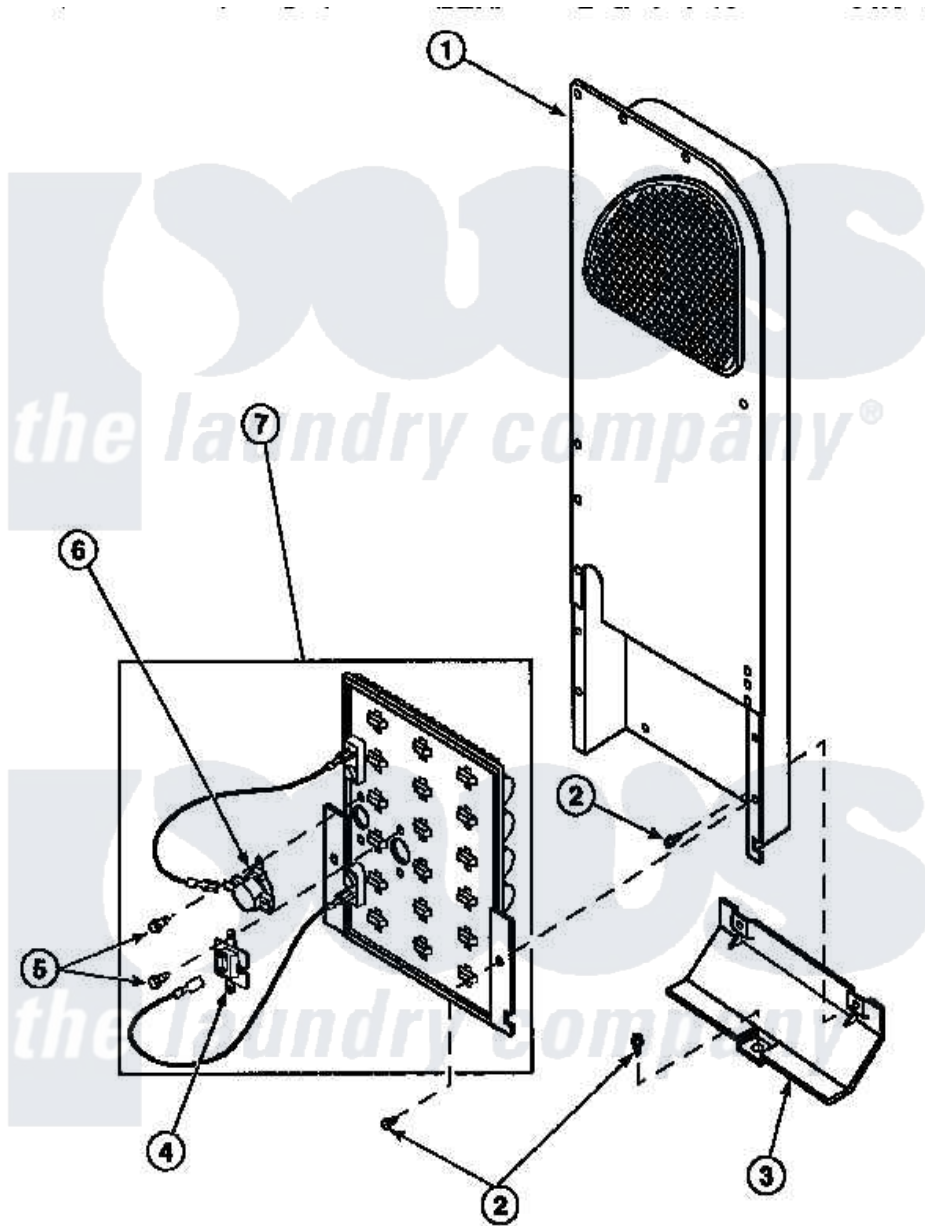

**Amana LE7111WM (BOM: PLE7111WM) 10 - HEATER BOX ASSY  
ORIGINALLY ON ELEC DRYER**

Amana [Residential Amana LE7111WM \(BOM: PLE7111WM\) Dryer Parts](#) Parts Diagram 10 - HEATER BOX ASSY ORIGINALLY ON ELEC DRYER  
Click on the part number to view part

Item	Original Part Number	Replaced By	Status	Part Description
1	500179P	<a href="#">503605</a>		Assembly, Heater Duct
2	501668	<a href="#">503688</a>		Screw, 10B-16 X .34 I
3	60952		Not Available	SHIELD,HEAT DUCT
4	62600	<a href="#">40113801</a>		Fuse, Thermal
5	23222	<a href="#">3177991</a>		Screw
6	Y62641	<a href="#">W10116735</a>		Thermistor-Fix
7	<a href="#">61928</a>			Heater Assembly 208V
"	<a href="#">61927</a>			Heater Assembly