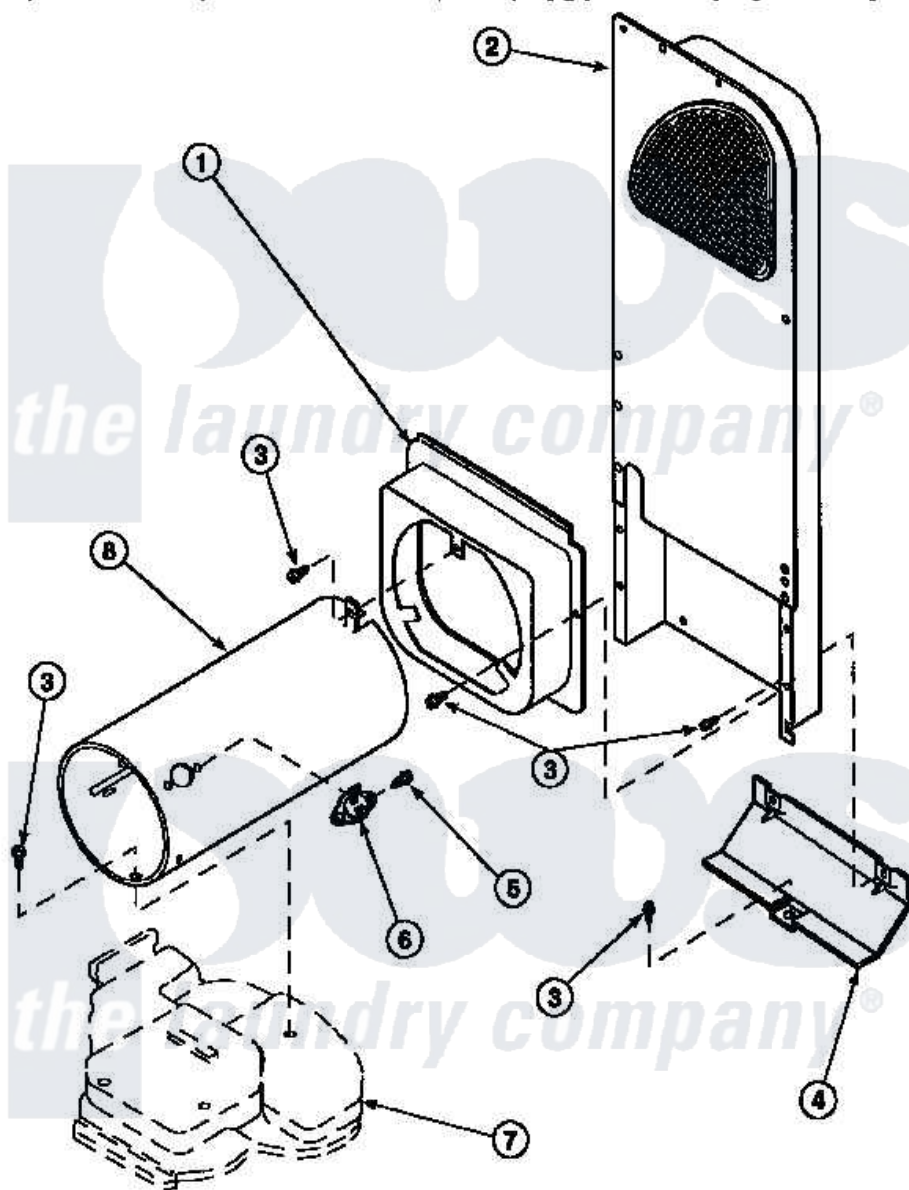

**Amana LE7111WM (BOM: PLE7111WM) 11 - HEATER BOX ASSY
ORIGINALLY ON GAS DRYER**

Amana [Residential Amana LE7111WM \(BOM: PLE7111WM\) Dryer Parts](#) Parts Diagram 11 - HEATER BOX ASSY ORIGINALLY ON GAS DRYER
Click on the part number to view part

Item	Original Part Number	Replaced By	Status	Part Description
2	500179P	503605		Assembly, Heater Duct
3	501668	503688		Screw, 10B-16 X .34 I
4	60952		Not Available	SHIELD,HEAT DUCT
7	500070			Base, Dryer