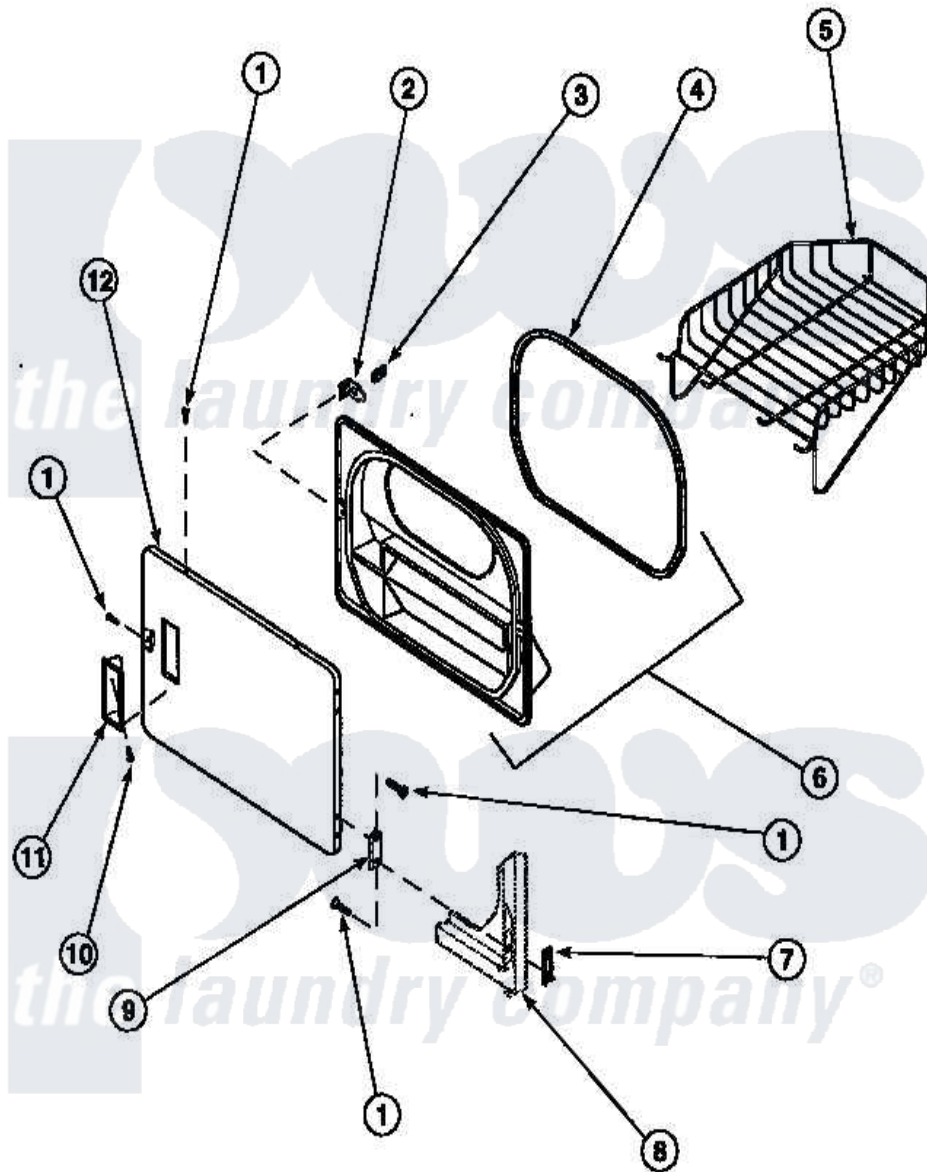

Amana LE7111WM (BOM: PLE7111WM) 13 - LOADING DOOR WITH DRYING RACK

Amana [Residential Amana LE7111WM \(BOM: PLE7111WM\) Dryer Parts](#) Parts Diagram 13 - LOADING DOOR WITH DRYING RACK

[Click on the part number to view part](#)

Item	Original Part Number	Replaced By	Status	Part Description
1	500226			Screw, 8b-16 x 5/8 Tap
2	500223	40116201		Bracket, Door Strike
3	500039	510181		Strike Doormetal
4	500200		Not Available	SEAL,DOOR
5	501295P		Not Available	RACK, DRYING
6	500199		Not Available	ASSY,LINER & SEAL
7	500236			Clip, Door Hinge Mount
9	500041	Y503676		Hinge, Door And Top
10	500297	8281236		Screw
11	500042		Not Available	DOOR PULL