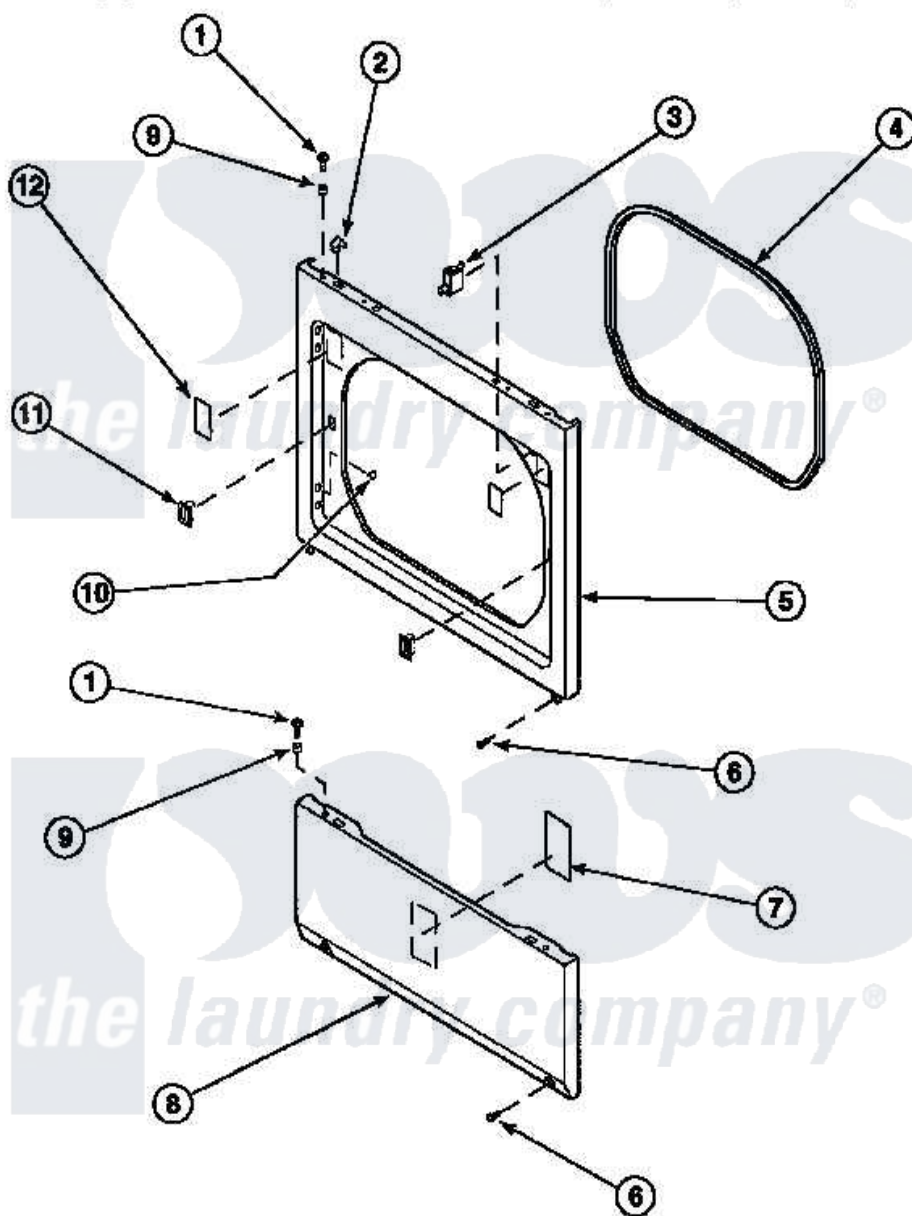

Amana LE7111WM (BOM: PLE7111WM) 14 - LOWER ACCESS PANEL, FRONT PANEL AND SEAL

Amana Residential Amana LE7111WM (BOM: PLE7111WM) Dryer Parts Parts Diagram 14 - LOWER ACCESS PANEL, FRONT PANEL AND SEAL
 Click on the part number to view part

Item	Original Part Number	Replaced By	Status	Part Description
1	32671	Y014874		Screw, Idler Arm And Sleeve
2	56080	22001650		Fastener, Spring
3	Y62872	W10169313		Switch-Dor
4	500034			Seal, Front Panel
6	33562	27001200		Screw
9	56079	505187		Locator, Panel
10	500227	505295		Screw, No.8ab-16 x 3/4 PH
11	54660	LA-1003		Door Catch Kit
12	500281		Not Available	STICKER