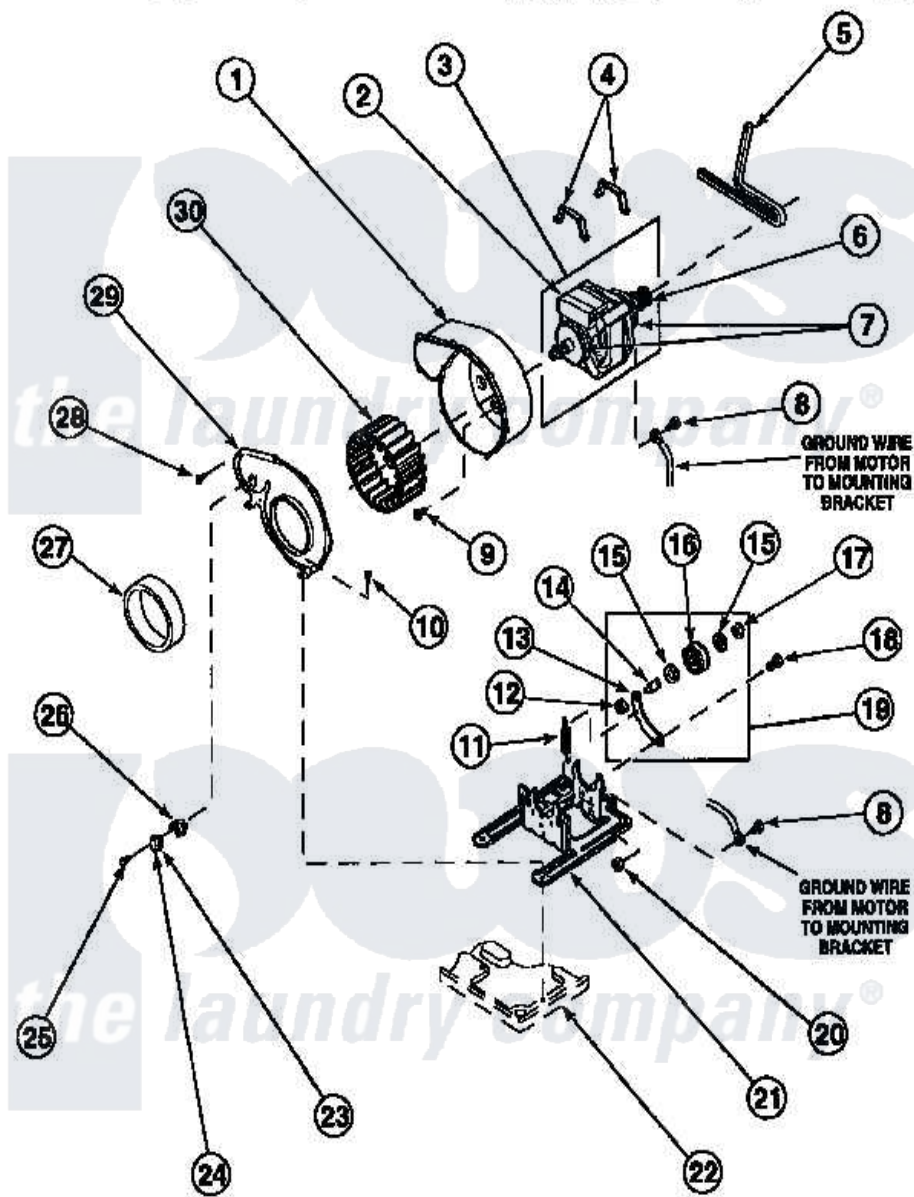

Amana LE7111WM (BOM: PLE7111WM) 15 - MOTOR, EXHAUST FAN AND BELT

Amana Residential Amana LE7111WM (BOM: PLE7111WM) Dryer Parts Parts Diagram 15 - MOTOR, EXHAUST FAN AND BELT

Click on the part number to view part

Item	Original Part Number	Replaced By	Status	Part Description
1	56020			Housing, Blower
2	501218		Not Available	MOTOR SWITCH (DOES NOT INCLUDE THERMAL PROT
3	501211	2200376		Motor
4	Y58047	660658		Clamp, Motor Mounting 343481 685441
5	59174	4011201		Belt, Cylinder
6	500011			Pulley, Motor
7	590P3			Motor Hub Ring Kit
8	20530			Screw, 10-24 x 3/8 Hex
9	Y31645	27001200		Screw
10	33562	27001200		Screw
11	56076			Spring, Idler
12	56156	358160		Nut
13	500910	37001144		Assembly- Idler

14	56461		Shaft
15	52549		Washer, 501 ID X3/4 Odx
16	Y54414		Assembly, Wheel And Bearing
17	23748		Ring, Retaining
18	500824		Screw, 1/4-20 Unc Hex
19	500269	37001287	Assembly, Idler Lever/Shaft/Pulley
20	52566	27001225	Nut, Jam Mid Lock 1/4-20
21	500822	503613	Mount, Motor
22	500070		Base, Dryer
24	503551		Thermostat, Cycling
"	Y61372		Thermostat
25	23222	3177991	Screw
"	Y33561	489464	Screw
26	61401	61623	Thermostat, Heater-BR
27	500313		Seal, Blower Housing
28	31260		Screw, No.8 X 3/8 Ind H
29	500078	511969P	Kit Blower Housing And Cover
30	56000	510139P	Assembly Blower Fan Package