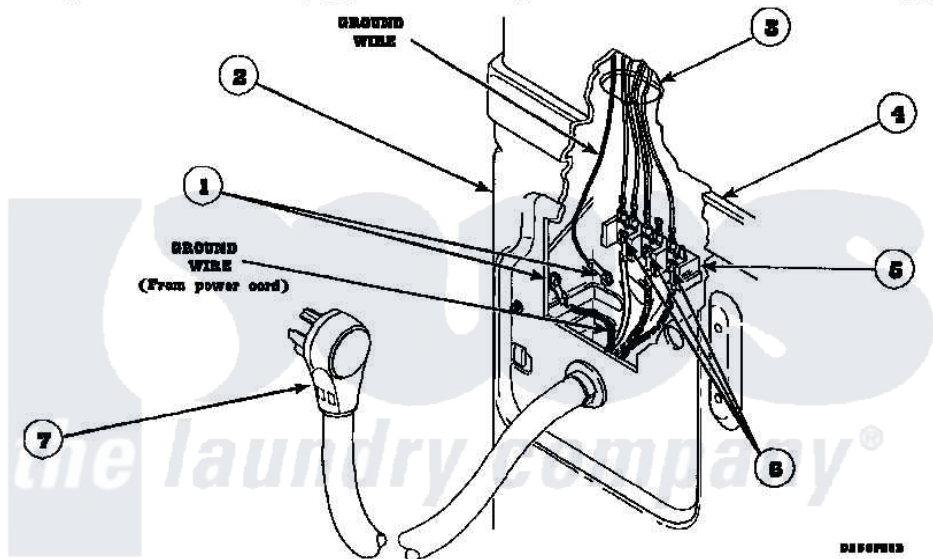

Amana LE7111WM (BOM: PLE7111WM) 17 - POWER CORDS

Amana Residential Amana LE7111WM (BOM: PLE7111WM) Dryer Parts Parts Diagram 17 - POWER CORDS
 Click on the part number to view part

Item	Original Part Number	Replaced By	Status	Part Description
1	20530			Screw, 10-24 x 3/8 Hex
2	500001P		Not Available	(ADD LETTER BEFORE "P" IN PART
3	500343		Not Available	PANEL, BACK(HOME HOOD)
4	500085P		Not Available	(ADD LETTER L-L, W-W TO PART N
5	61923P	61923		Block, Terminal
6	Y61199	3400094		Screw, 10-32 X 3/8