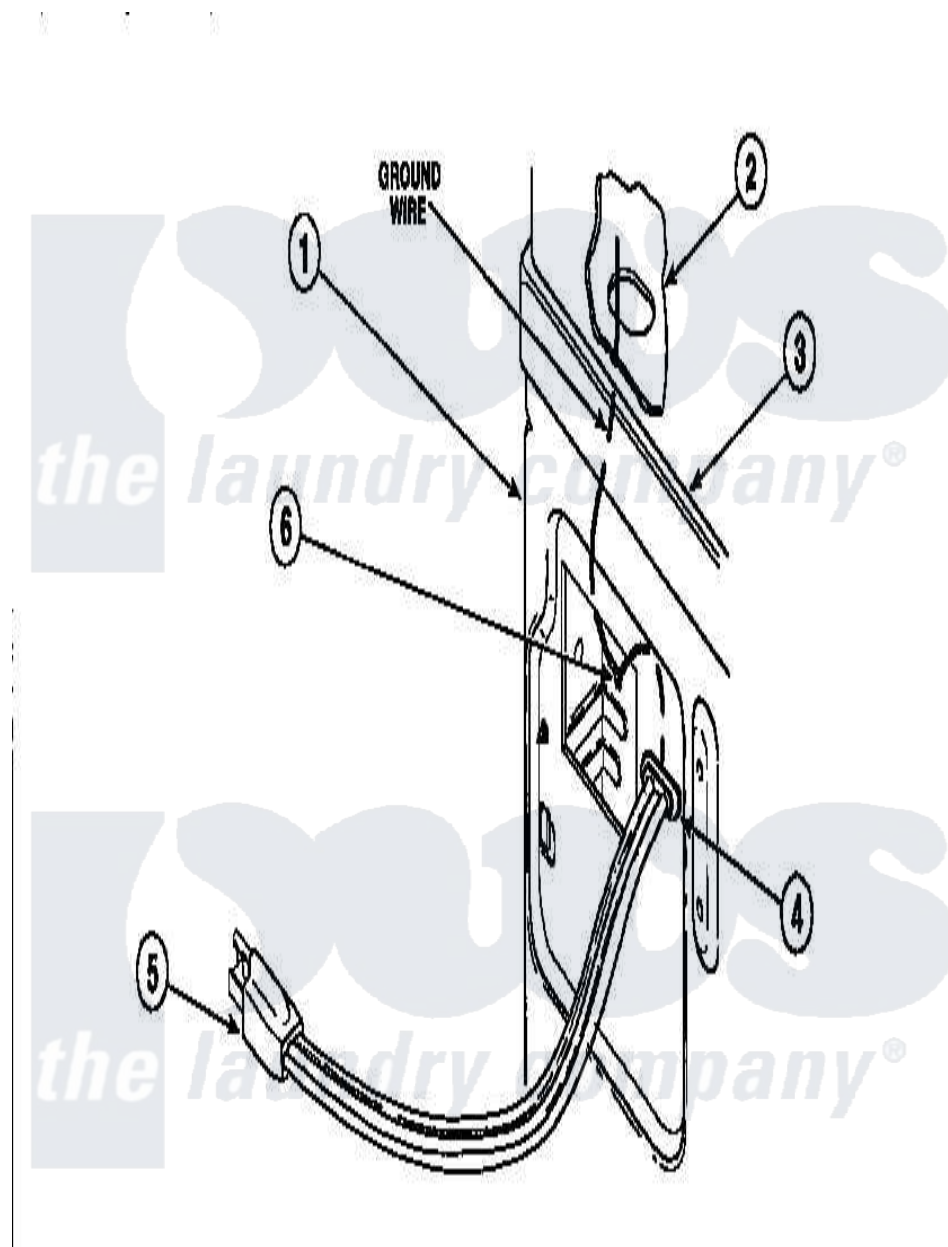

Amana LE7111WM (BOM: PLE7111WM) 18 - POWER CORDS

Amana Residential Amana LE7111WM (BOM: PLE7111WM) Dryer Parts Parts Diagram 18 - POWER CORDS  
 Click on the part number to view part

Item	Original Part Number	Replaced By	Status	Part Description
1	500001P		Not Available	(ADD LETTER BEFORE "P" IN PART
2	500343		Not Available	PANEL, BACK(HOME HOOD)
3	500085P		Not Available	(ADD LETTER L-L, W-W TO PART N
6	<a href="#">20530</a>			Screw, 10-24 x 3/8 Hex