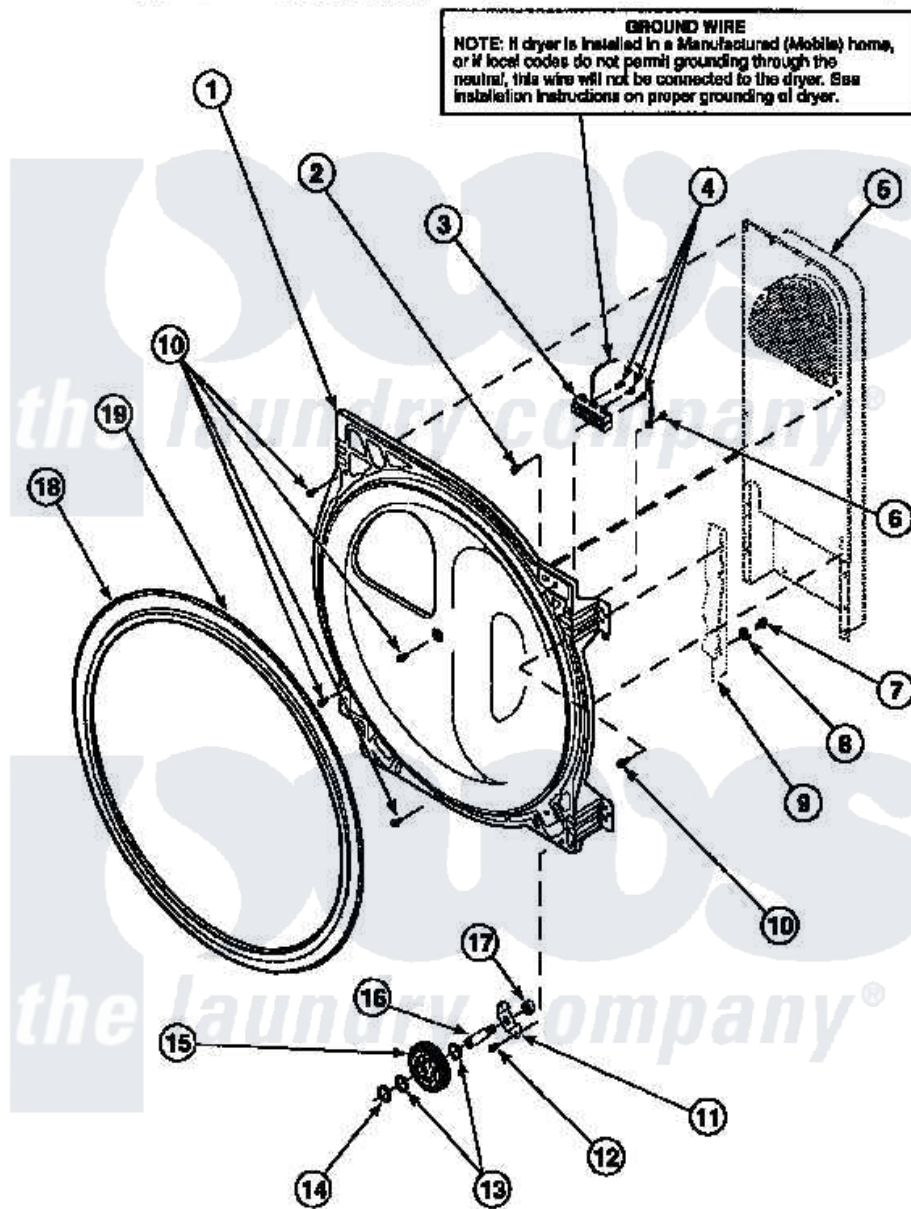

**Amana LE7111WM (BOM: PLE7111WM) 19 - REAR  
BLKHD/SEAL/CYLINDER ROLLER/TERM BLK**

Amana Residential Amana LE7111WM (BOM: PLE7111WM) Dryer Parts Parts Diagram 19 - REAR  
BLKHD/SEAL/CYLINDER ROLLER/TERM BLK  
Click on the part number to view part

Item	Original Part Number	Replaced By	Status	Part Description
1	502614W	<a href="#">502614WP</a>		Bulkhead, Rear
"	Y501154		Not Available	ASSY, BULKHEAD
2	<a href="#">501285</a>			Screw, No.12 X 9/16-Pla
3	61923P	<a href="#">61923</a>		Block, Terminal
4	Y61199	<a href="#">3400094</a>		Screw, 10-32 X 3/8
5	500179P	<a href="#">503605</a>		Assembly, Heater Duct
6	<a href="#">20530</a>			Screw, 10-24 x 3/8 Hex
7	<a href="#">20530</a>			Screw, 10-24 x 3/8 Hex
8	51474		Not Available	WASHER, 13/64IDX1/2ODX.
9	500001P		Not Available	(ADD LETTER BEFORE "P" IN PART
10	501668	<a href="#">503688</a>		Screw, 10B-16 X .34 I
11	500062	<a href="#">40113601</a>		Assembly, Roller Brkt
12	501668	<a href="#">503688</a>		Screw, 10B-16 X .34 I
13	<a href="#">52549</a>			Washer, 501 ID X3/4 Odx

14	<a href="#">23748</a>		Ring, Retaining
15	500214P	<a href="#">37001042</a>	Assembly, Cylinder Roller
16	<a href="#">56461</a>		Shaft
17	56156	<a href="#">358160</a>	Nut
18	501801	<a href="#">37001132</a>	Seal, Cylinder
19	22506P	<a href="#">511637P</a>	Adh Dow 737 Clr 3 Oz Tube