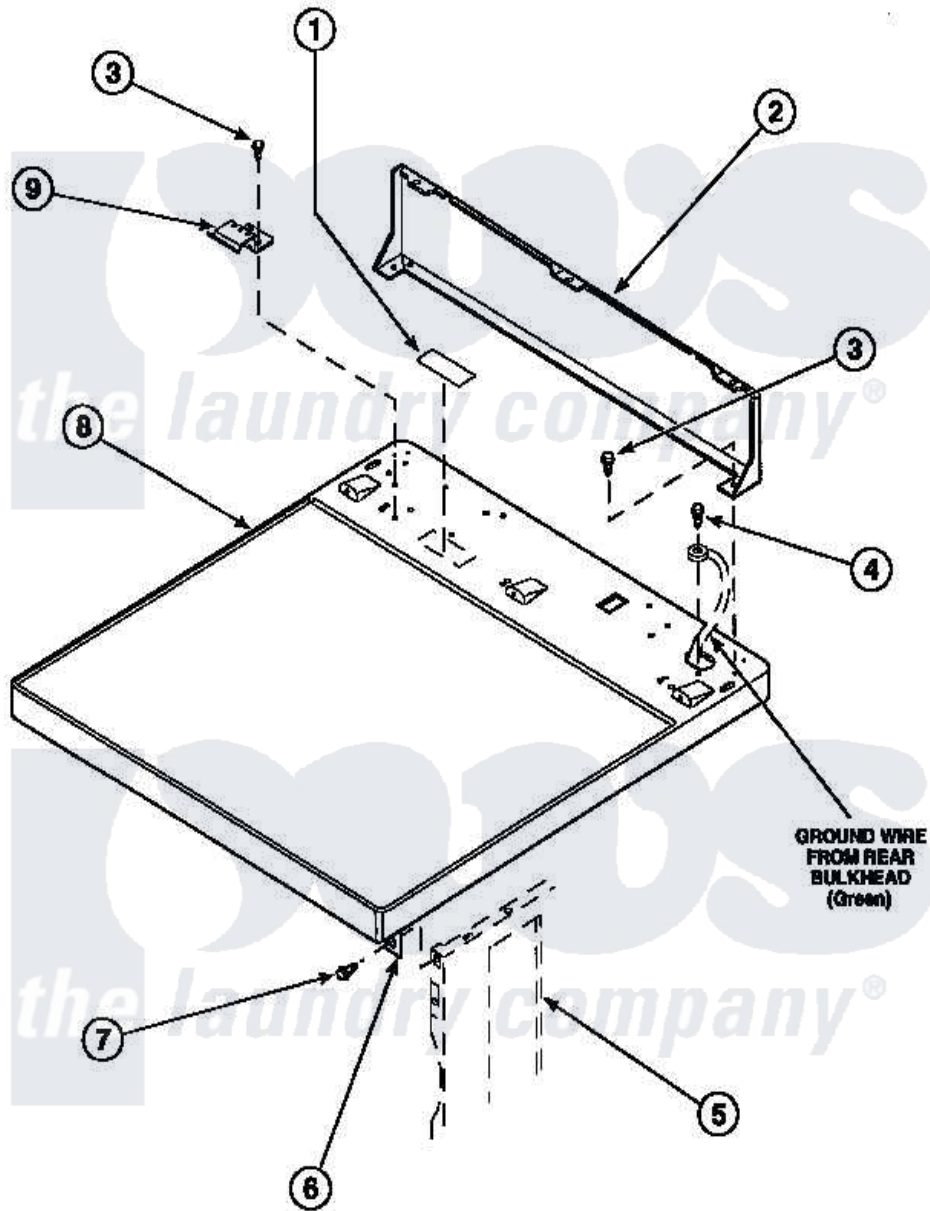

Amana LE7121LM (BOM: PLE7121LM) 01 - CABINET TOP AND CONTROL HOOD REAR PANEL

Amana Residential Amana LE7121LM (BOM: PLE7121LM) Dryer Parts Parts Diagram 01 - CABINET TOP AND CONTROL HOOD REAR PANEL
 Click on the part number to view part

Item	Original Part Number	Replaced By	Status	Part Description
1	24903		Not Available	STICKER,DISCONNECT POW
2	500343		Not Available	PANEL,BACK(HOME HOOD)
3	501086	90767		Screw, 8A X 3/8 HeX Washer Head Tapping
4	20530			Screw, 10-24 x 3/8 Hex
5	500001P		Not Available	(ADD LETTER BEFORE "P" IN PART
6	500084	40130801		Bracket, Top Mount
7	33562	27001200		Screw
8	500085P		Not Available	(ADD LETTER L-L, W-W TO PART N
9	501241	Y503876		Clip, Hold Down