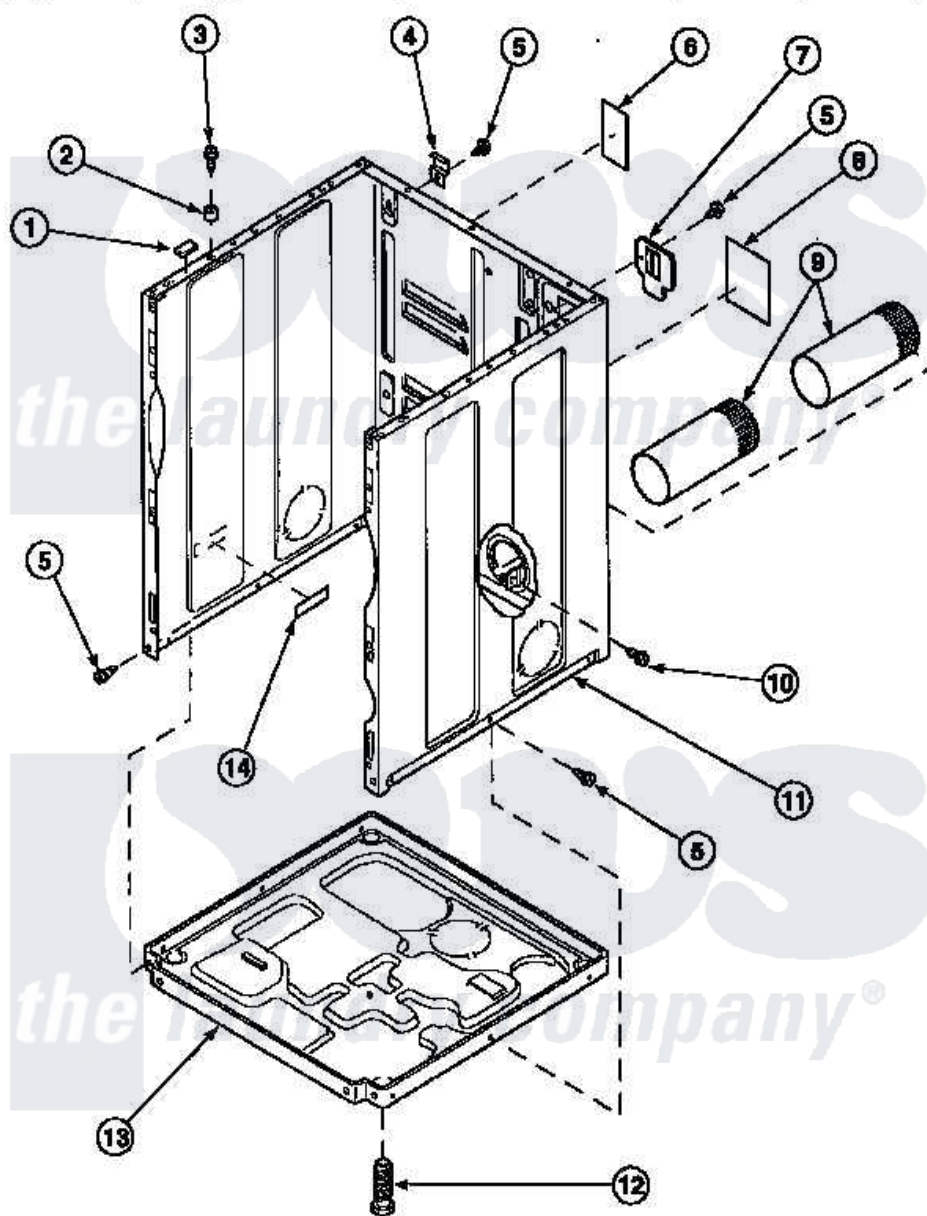

Amana LE7121LM (BOM: PLE7121LM) 02 - CABINET, EXHAUST DUCT AND BASE

Amana Residential Amana LE7121LM (BOM: PLE7121LM) Dryer Parts Parts Diagram 02 - CABINET, EXHAUST DUCT AND BASE

Click on the part number to view part

Item	Original Part Number	Replaced By	Status	Part Description
1	Y56128			Pad, Bumper
2	56079	505187		Locator, Panel
3	32671	Y014874		Screw, Idler Arm And Sleeve
4	500003			Hinge, Top
5	33562	27001200		Screw
7	500114	510903		Plate Access Panel
8	501289		Not Available	(ELECTRIC MODELS)
9	500064	505518		Duct, Exhaust
10	501668	503688		Screw, 10B-16 X .34 I
11	500001P		Not Available	(ADD LETTER BEFORE "P" IN PART
12	Y500101			Leg, Leveling
13	500070			Base, Dryer
14	61294		Not Available	(ELECTRIC MODELS)
NI	521P3			Kit, Flex Vent-Display