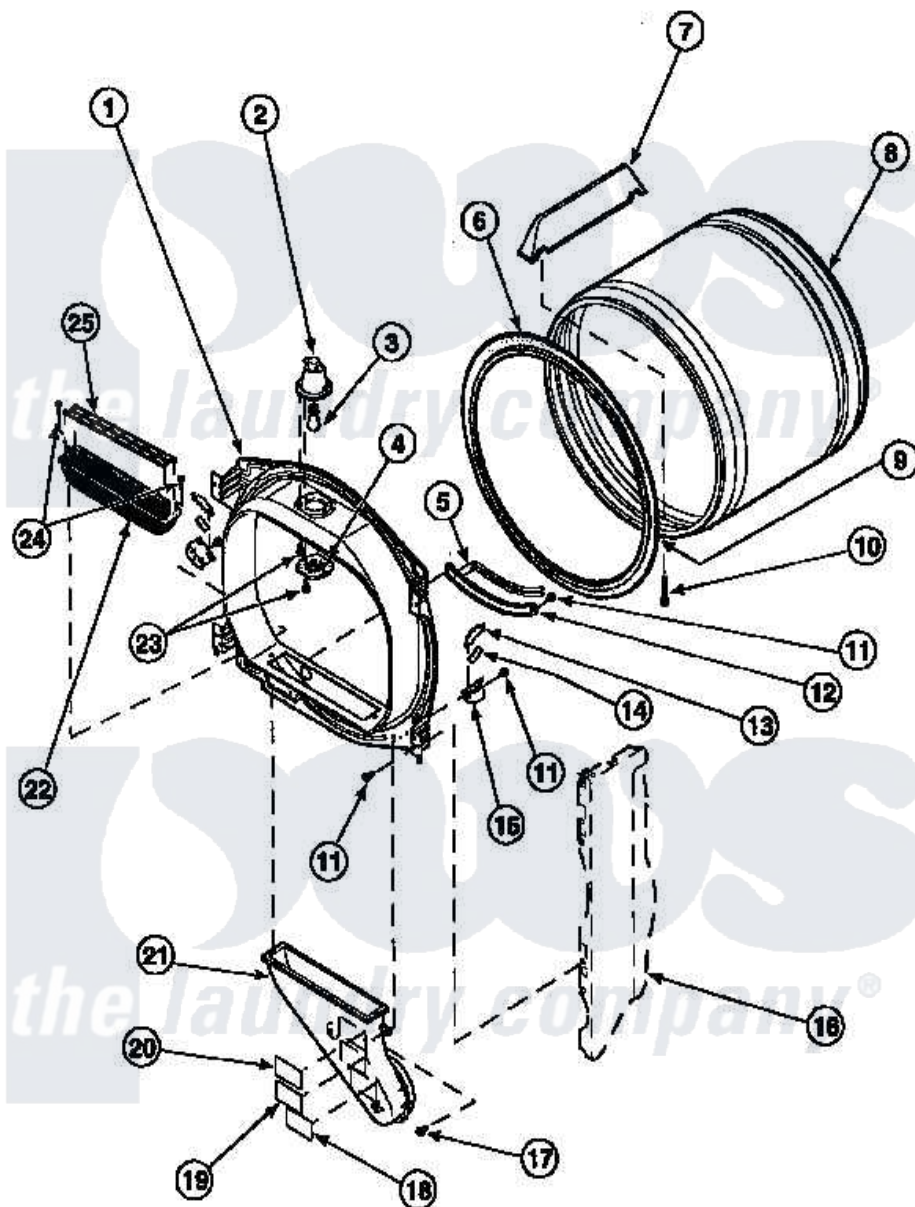

Amana LE7121LM (BOM: PLE7121LM) 03 - FR BLKHD, AIR DUCT, FELT SEAL & CYLINDER

Amana Residential Amana LE7121LM (BOM: PLE7121LM) Dryer Parts Parts Diagram 03 - FR BLKHD, AIR DUCT, FELT SEAL & CYLINDER
 Click on the part number to view part

Item	Original Part Number	Replaced By	Status	Part Description
1	500016W			Assembly, Bulkhead Front Complete
2	500153		Not Available	CYLINDER LIGHT HOUSING
3	Y60954	67001316		Bulb, Light
4	500094		Not Available	LENS,DRUM LIGHT
6	501801	37001132		Seal, Cylinder
7	500022	510102		Baffle- SH
8	500013WP		Not Available	ASSY,CYLINDER-HOME-
9	22506P	511637P		Adh Dow 737 Clr 3 Oz Tube
10	Y62588			Screw, 10BT-12 X 1 Tap
13	Y501676	37001298		Glide- Dry
15	501554	12002090		Bracket
16	500001P		Not Available	(ADD LETTER BEFORE "P" IN PART
17	Y31645	27001200		Screw

18	56259	Not Available	STICKER
19	500049	Not Available	STICKER
21	502231	Not Available	DUCT, HEAT
22	502140P		Filter, Lint Kit
23	500248	M0211530	Screw-SM No.8-18 X 3/8"
24	500226		Screw, 8b-16 x 5/8 Tap
25	502092		Cover, Lint Filter